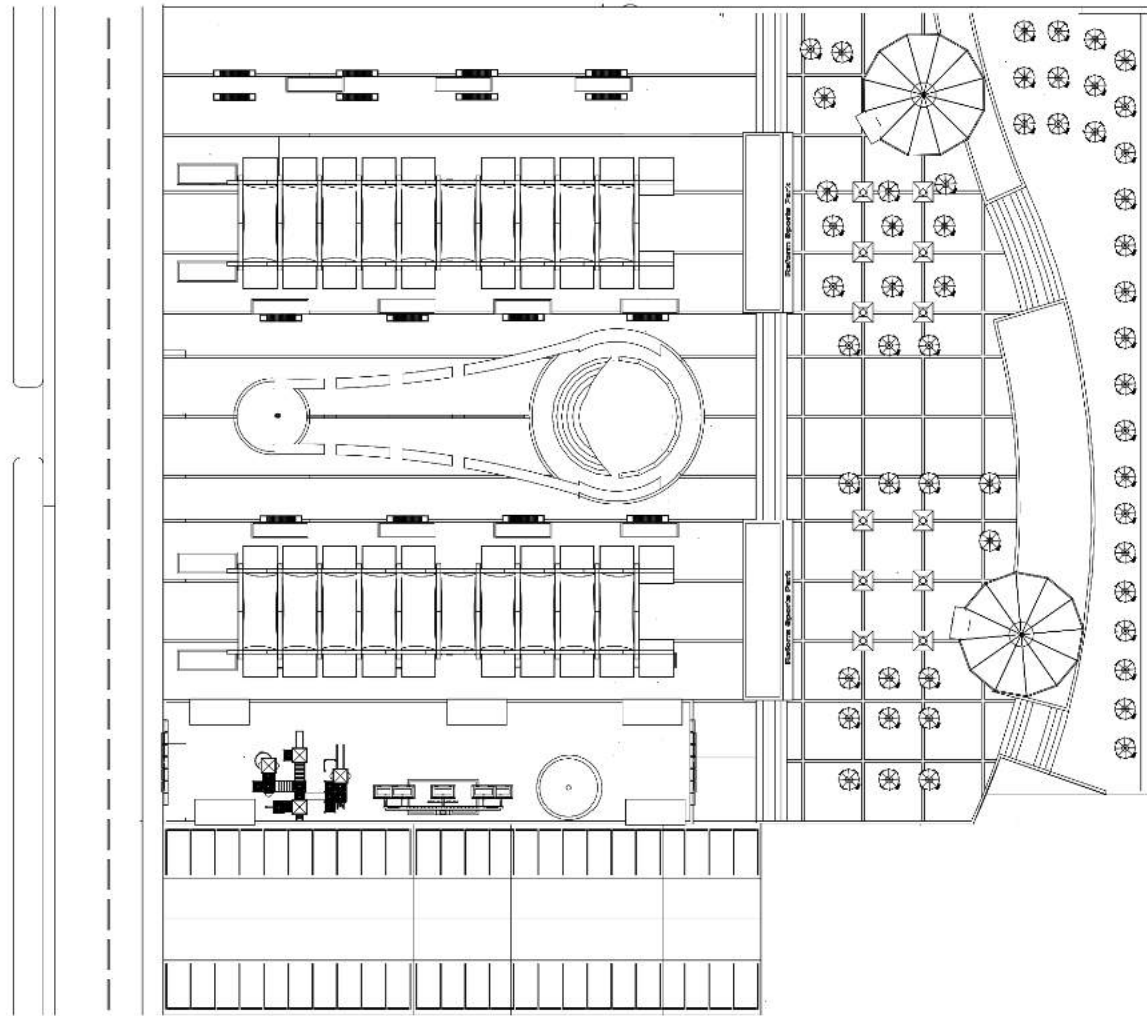

ARCHITECTURAL PLAN