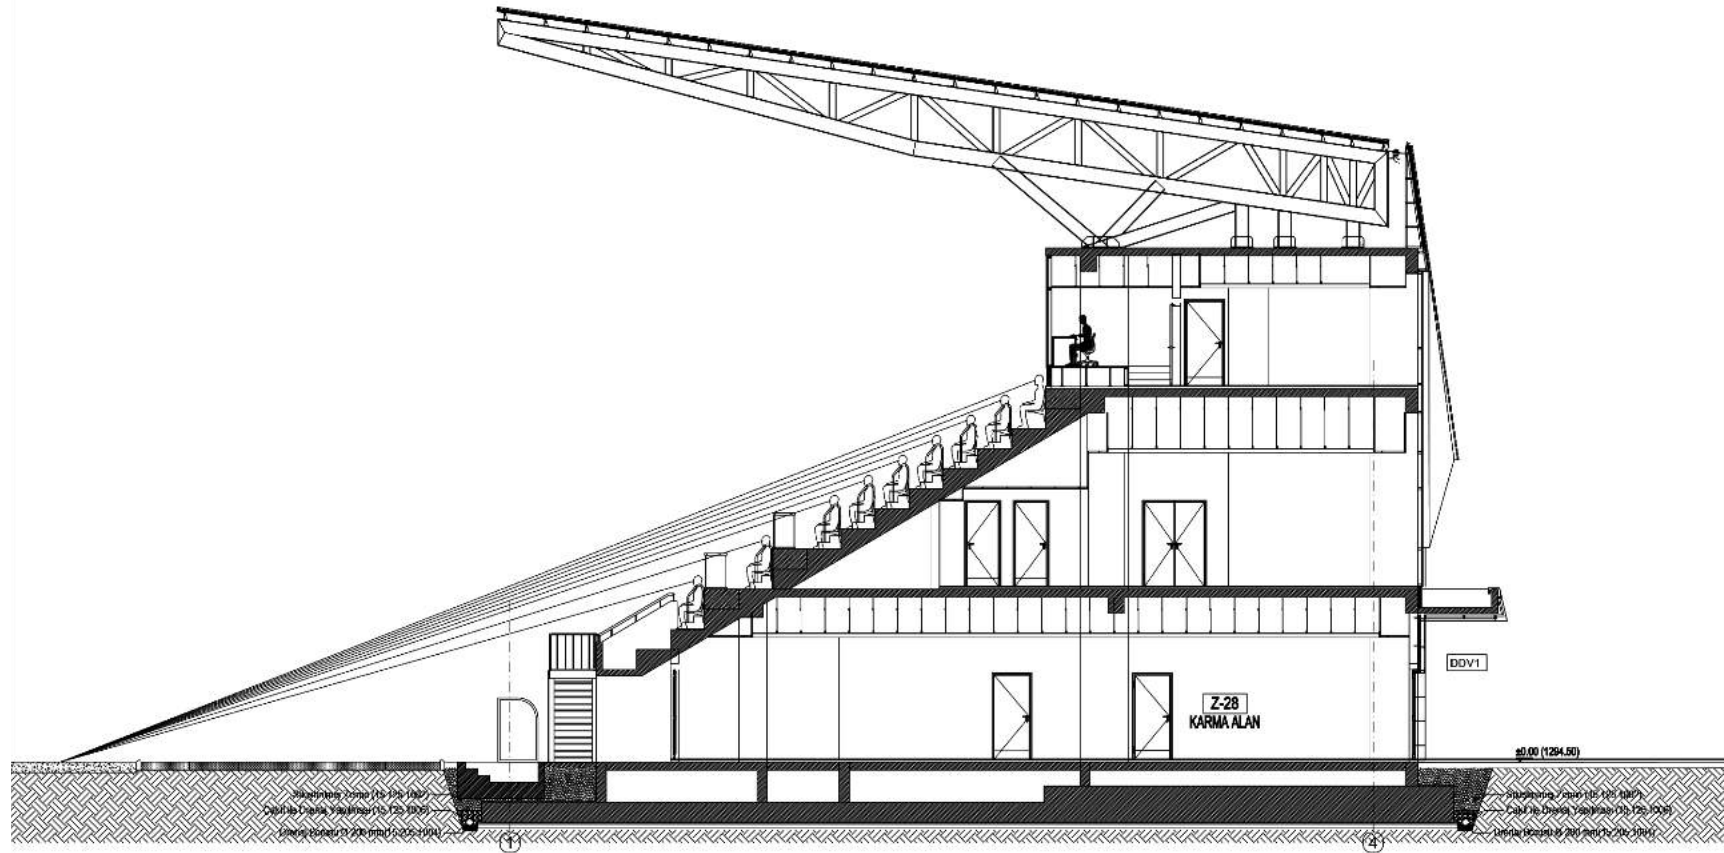

+90 212 533 70 73

1.000
m²

CAR PARK AREA

reformsports.com

info@reformsports.com

+90 212 533 70 73

GROUND FLOOR ARCHITECTURAL PLAN

TRIBUNES