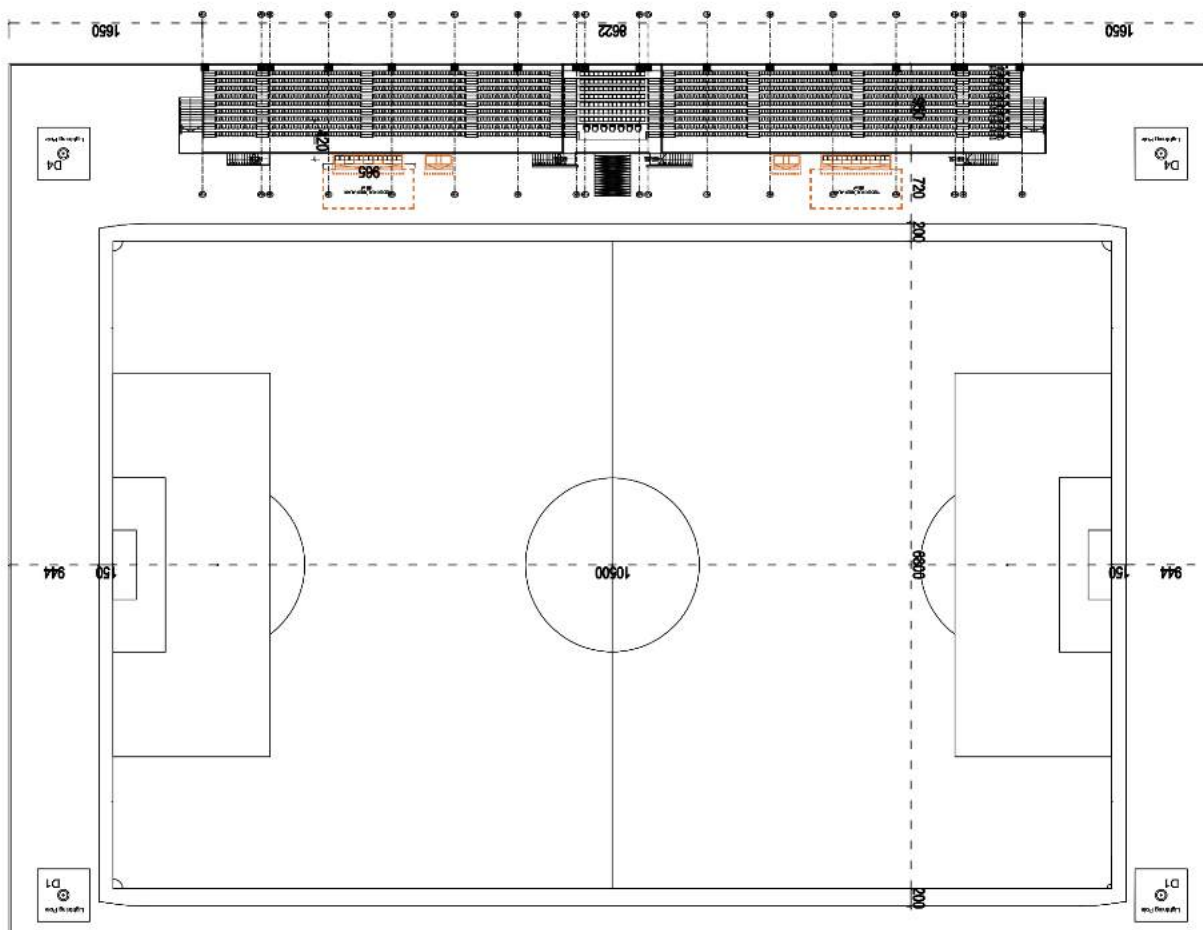

+90 212 533 70 73

1.000
m²

CAR PARK AREA

reformsports.com

info@reformsports.com

+90 212 533 70 73

GROUND FLOOR ARCHITECTURAL PLAN

TRIBUNES

ARCHITECTURAL PLAN

ARCHITECTURAL PLAN

ARCHITECTURAL PLAN

reform[®]
sports

www.reformsports.com