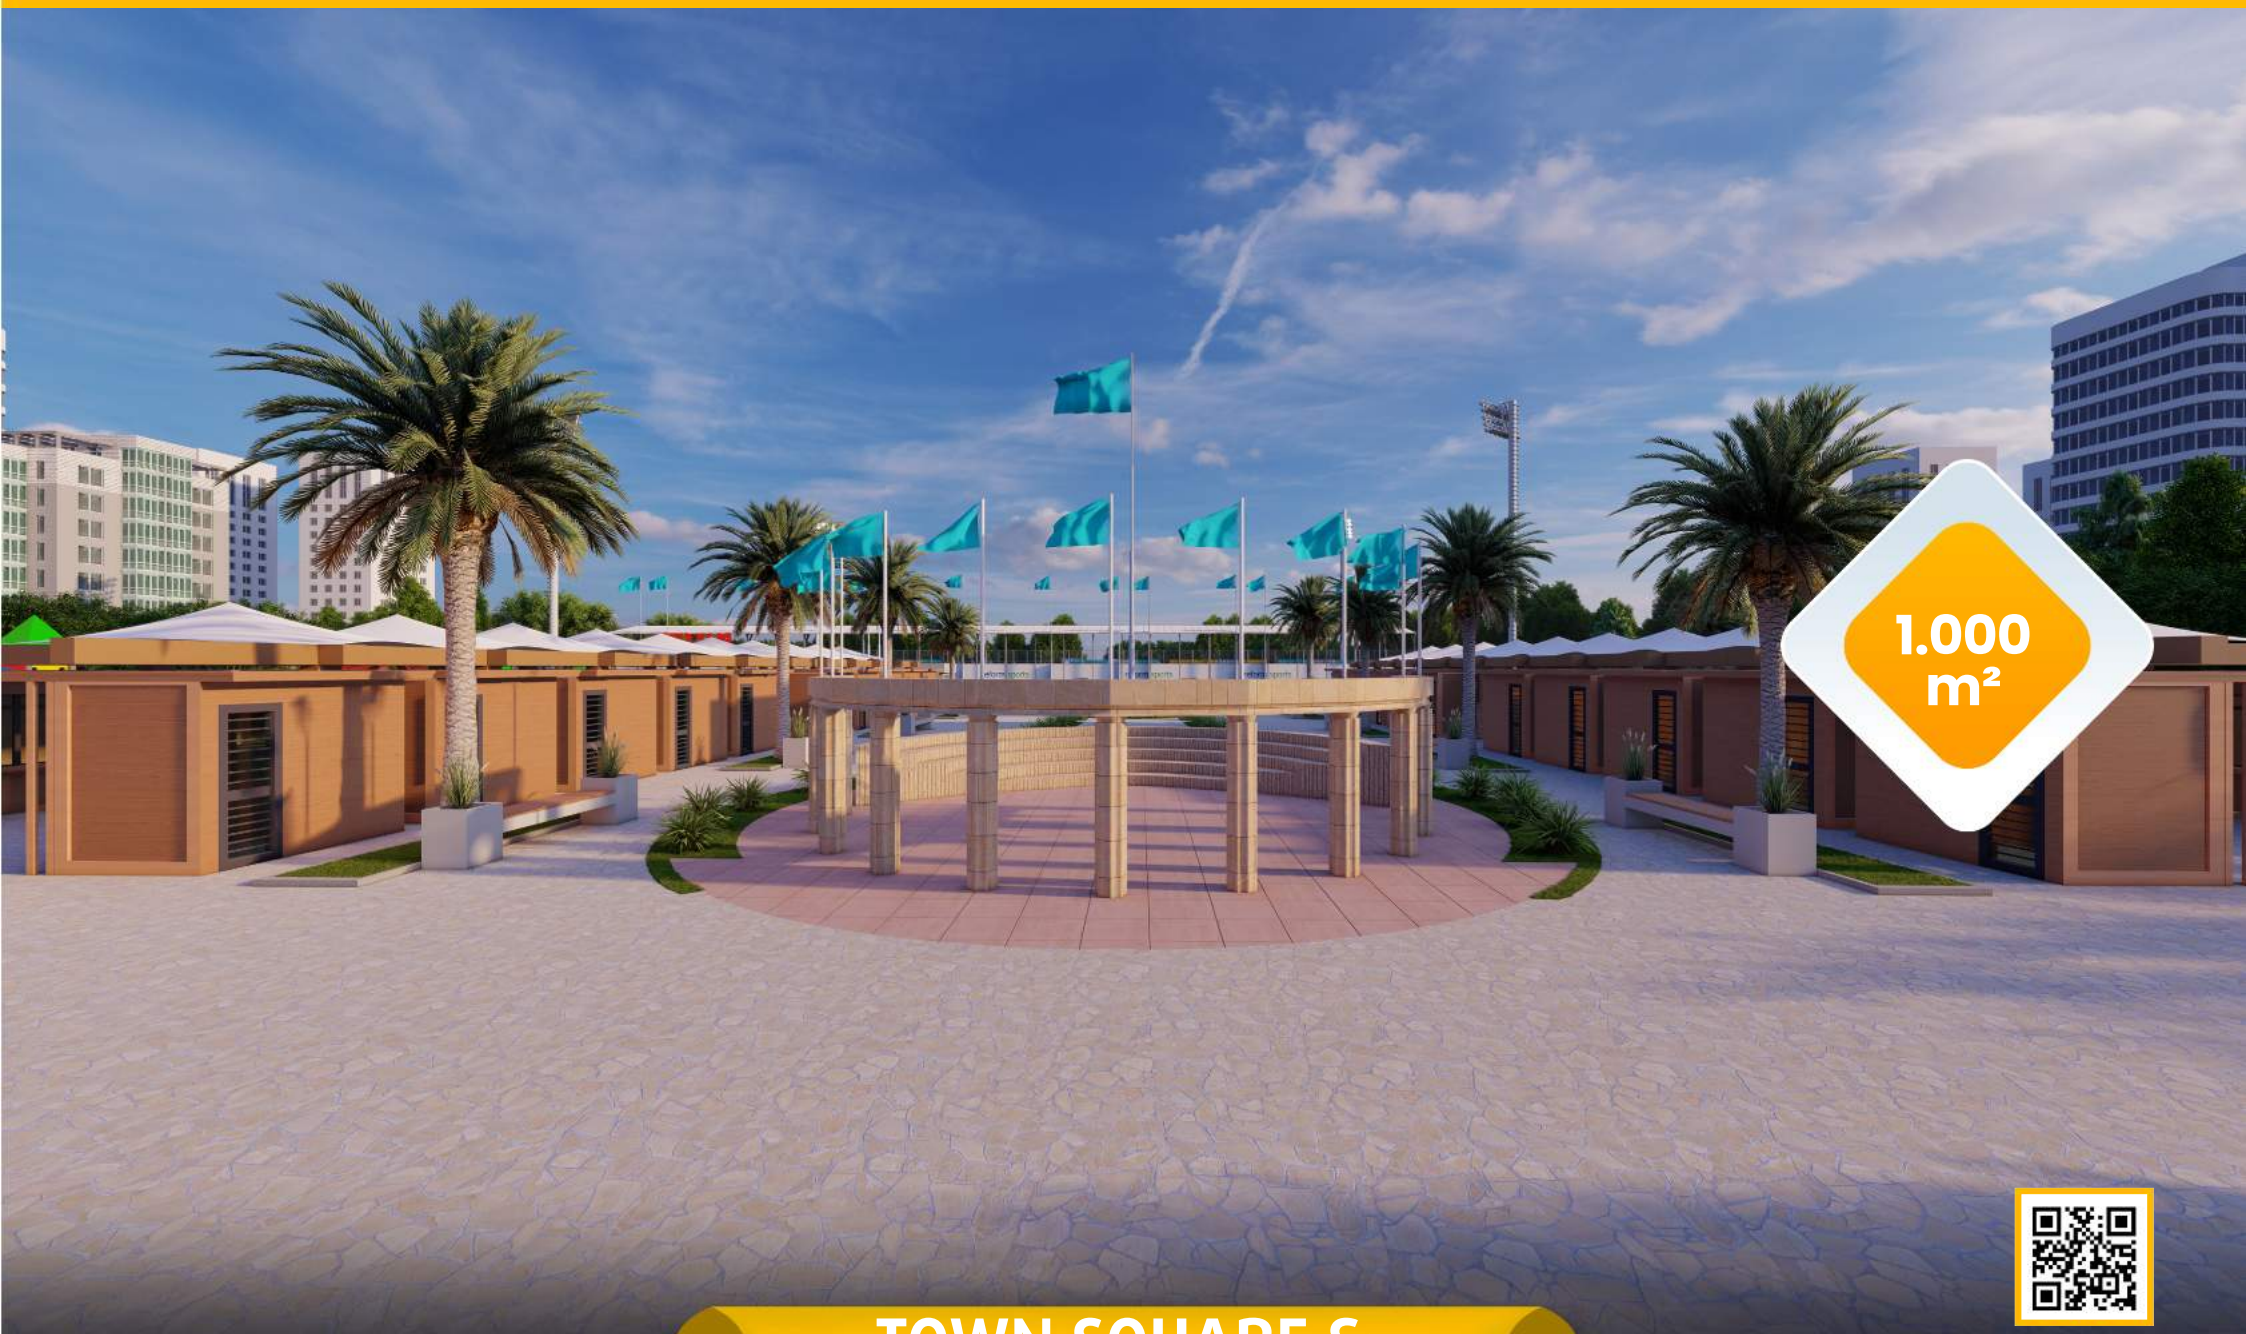

40 Pcs.

400 m²
Total Area

BAZAAR

reformsports.com

info@reformsports.com

+90 212 533 70 73

1.000
m²

TOWN SQUARE & AMPHITHEATRE