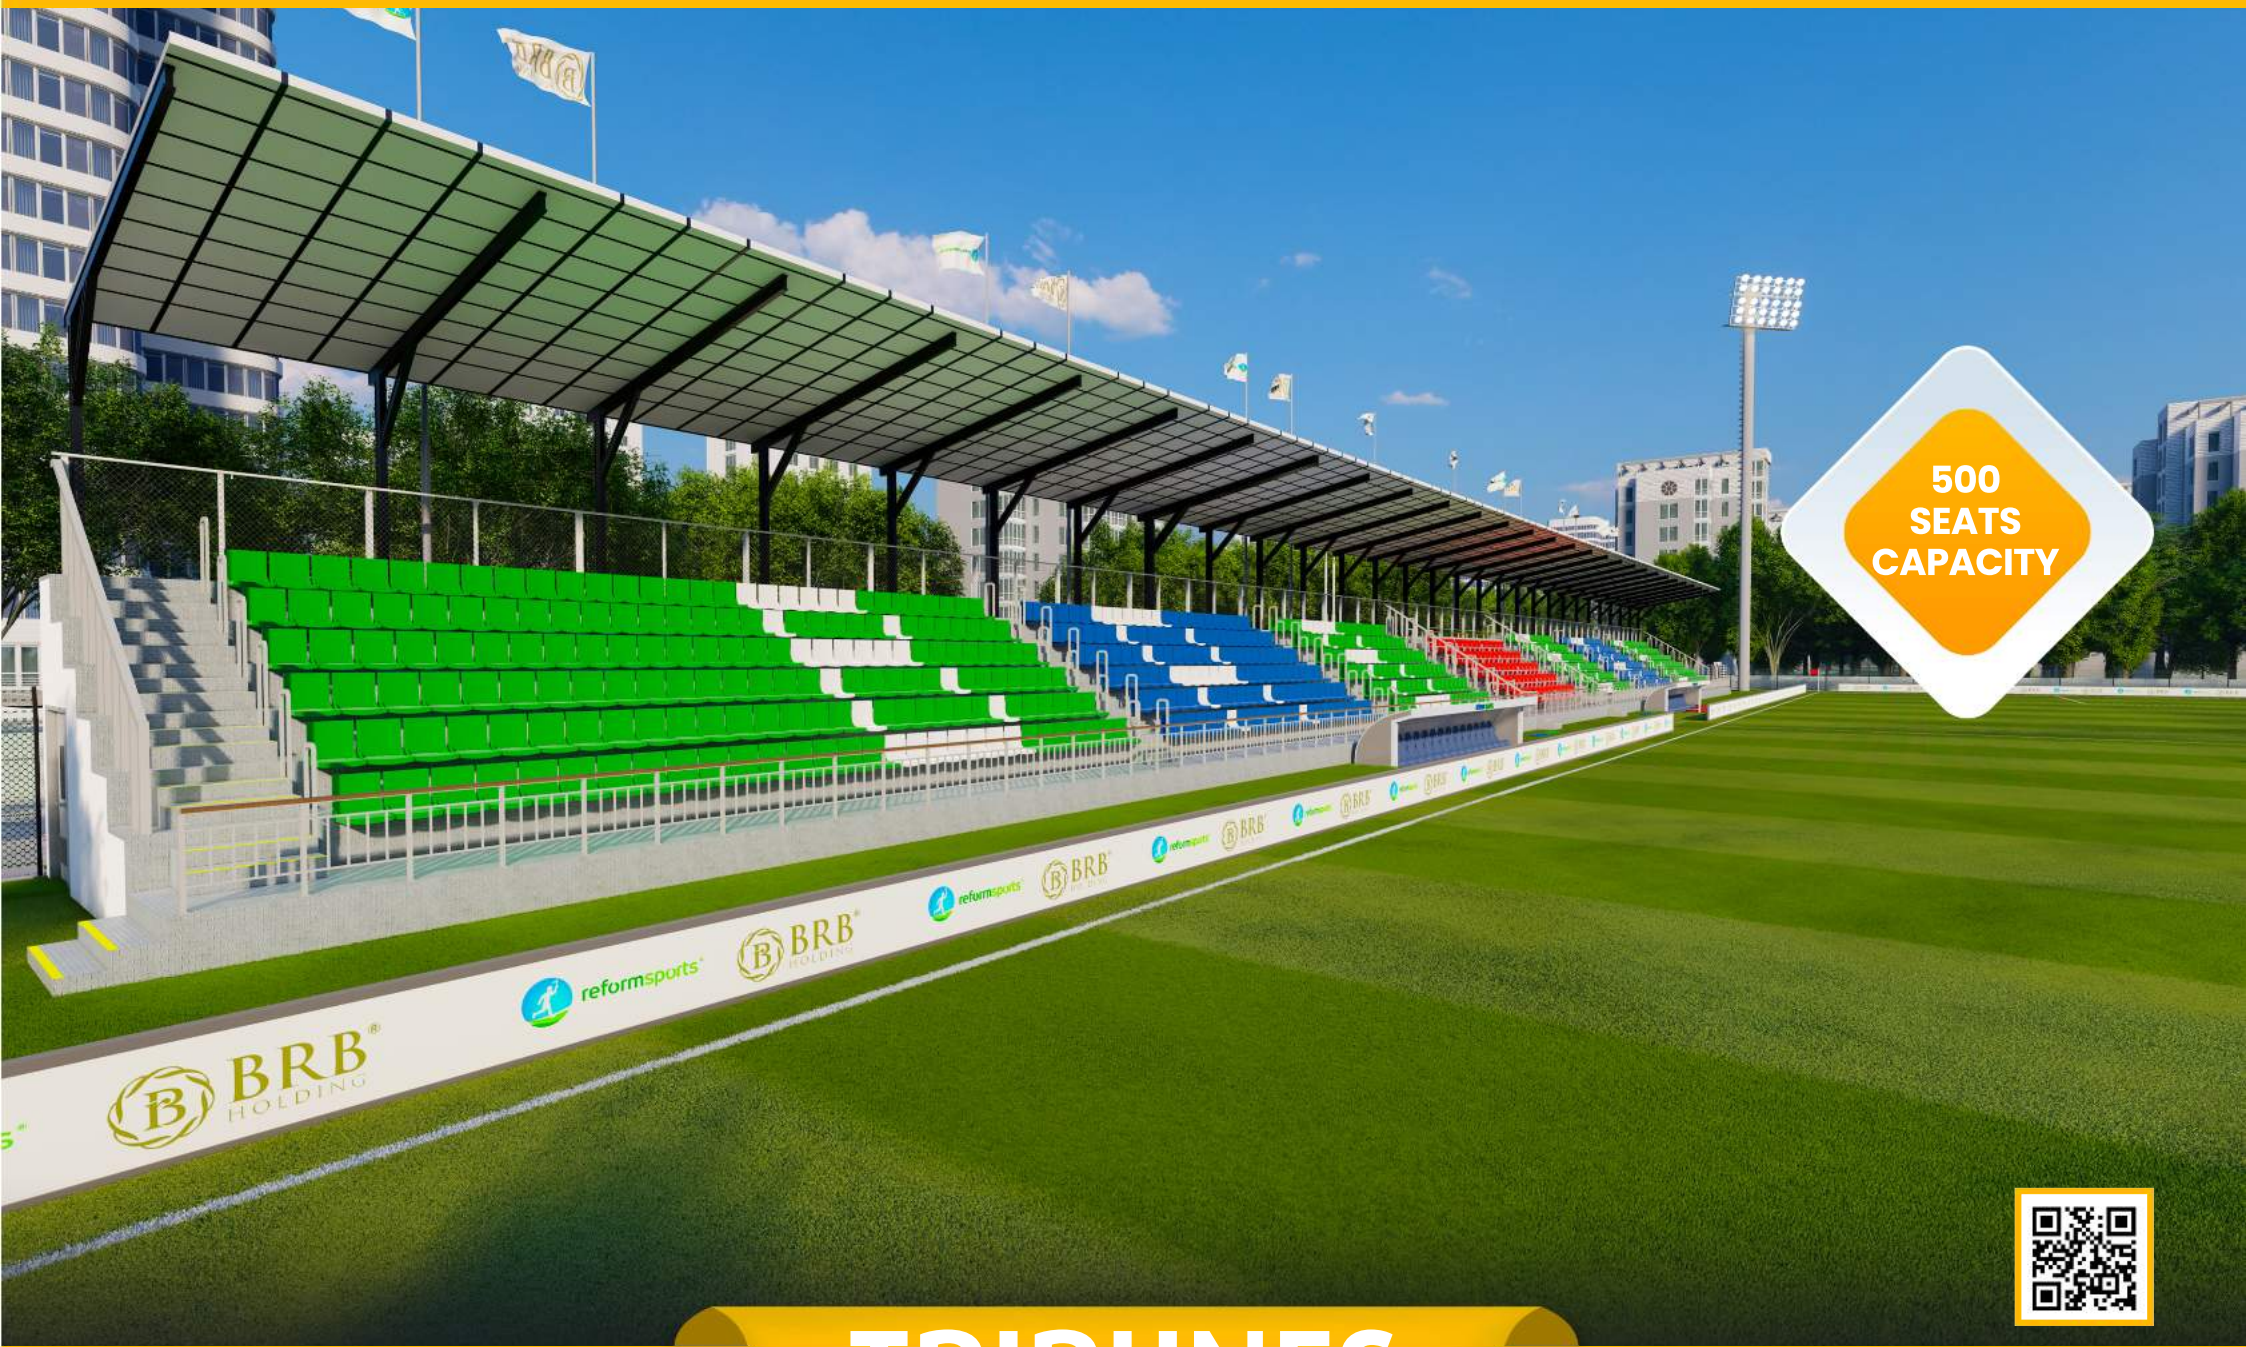

500
SEATS
CAPACITY

TRIBUNES

reformsports.com

info@reformsports.com

+90 212 533 70 73