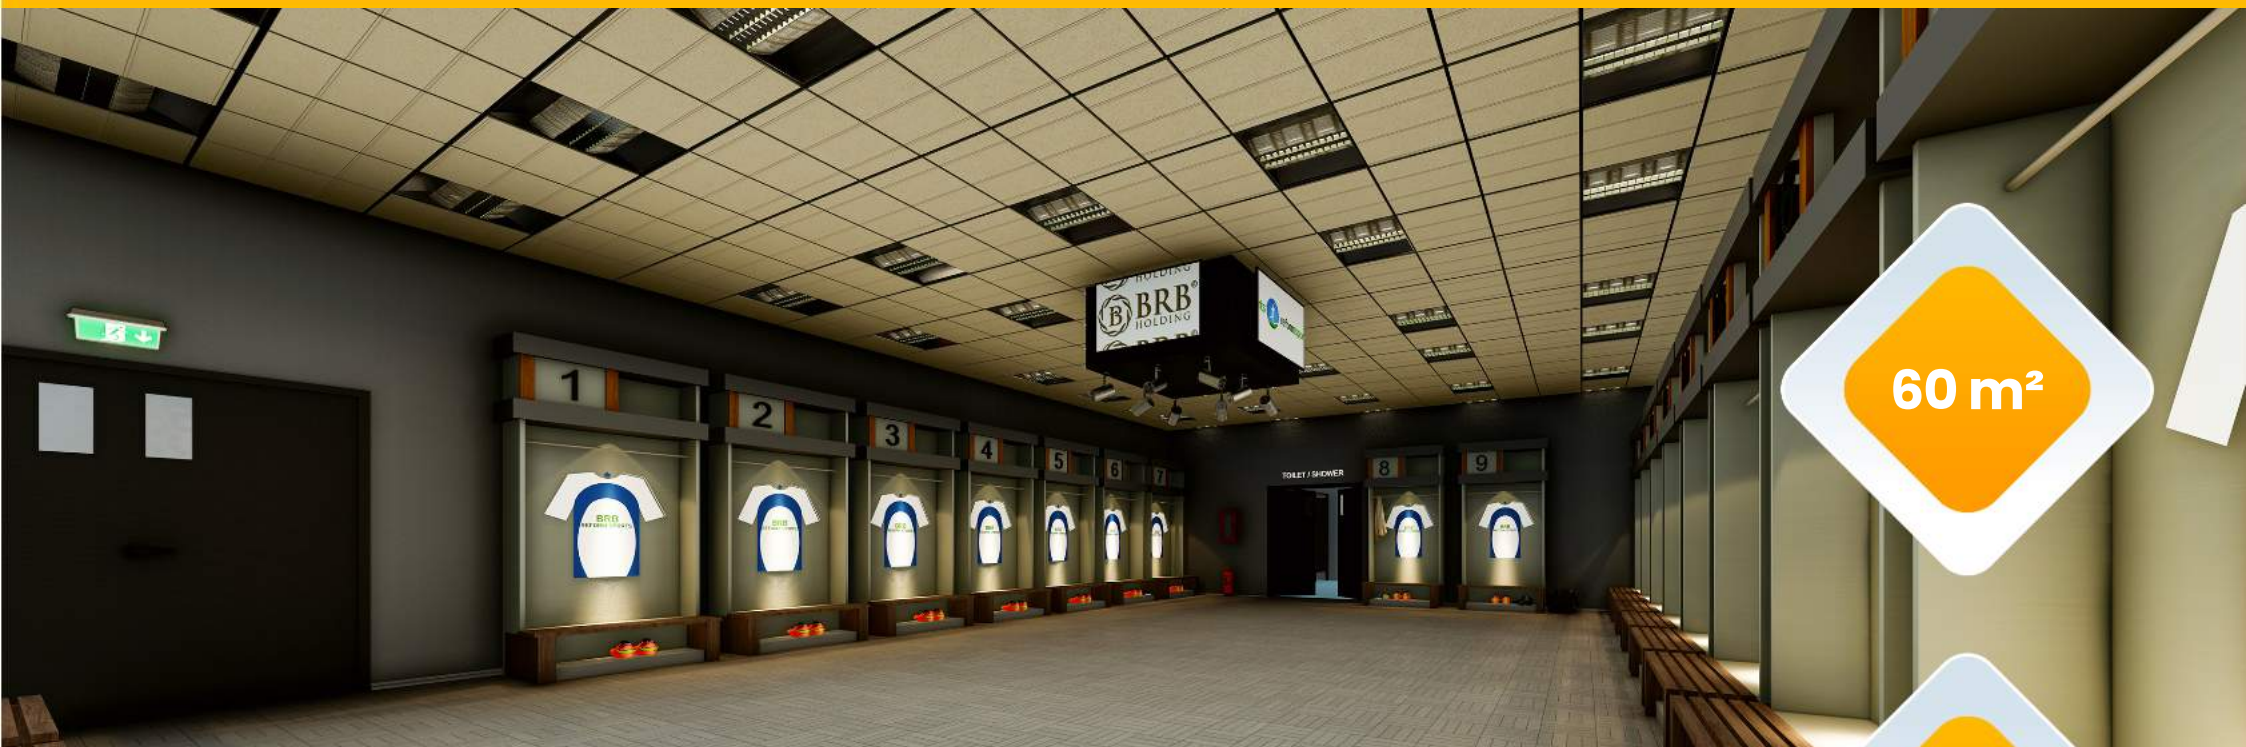

reformsports.com

info@reformsports.com

+90 212 533 70 73

LARGE
FOYER
AREA

INTERIOR

60 m²

2 FOR TEAMS

LOCKER ROOM