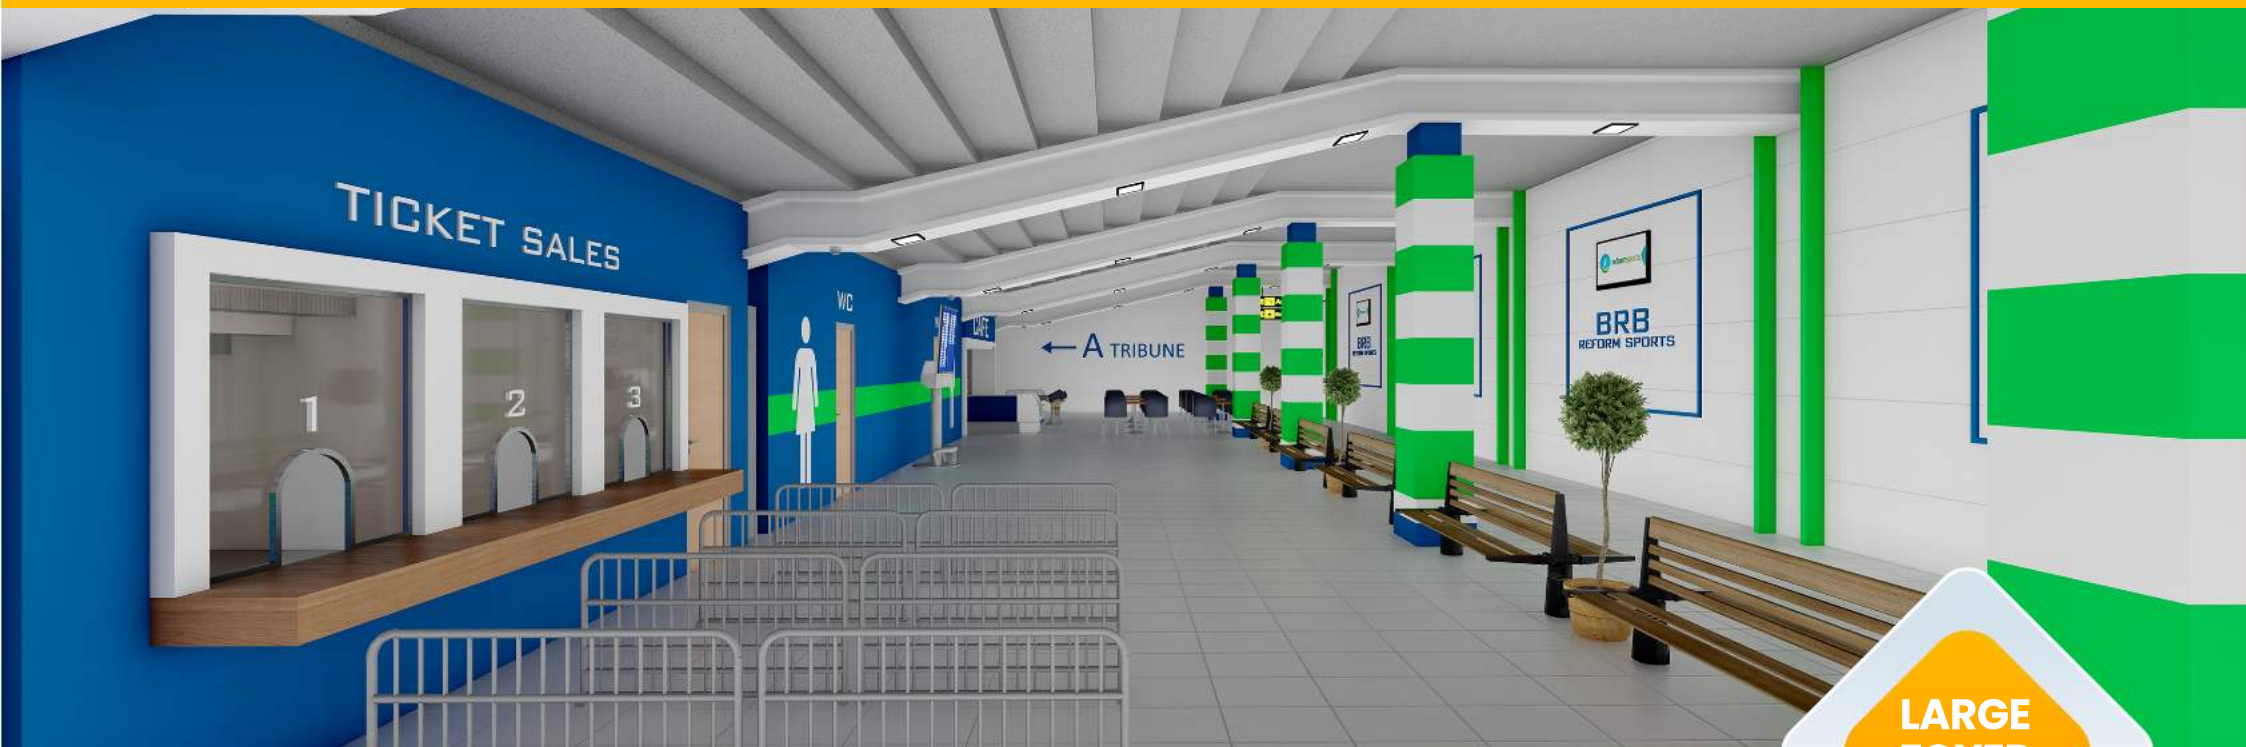

LARGE
FOYER
AREA

INTERIOR