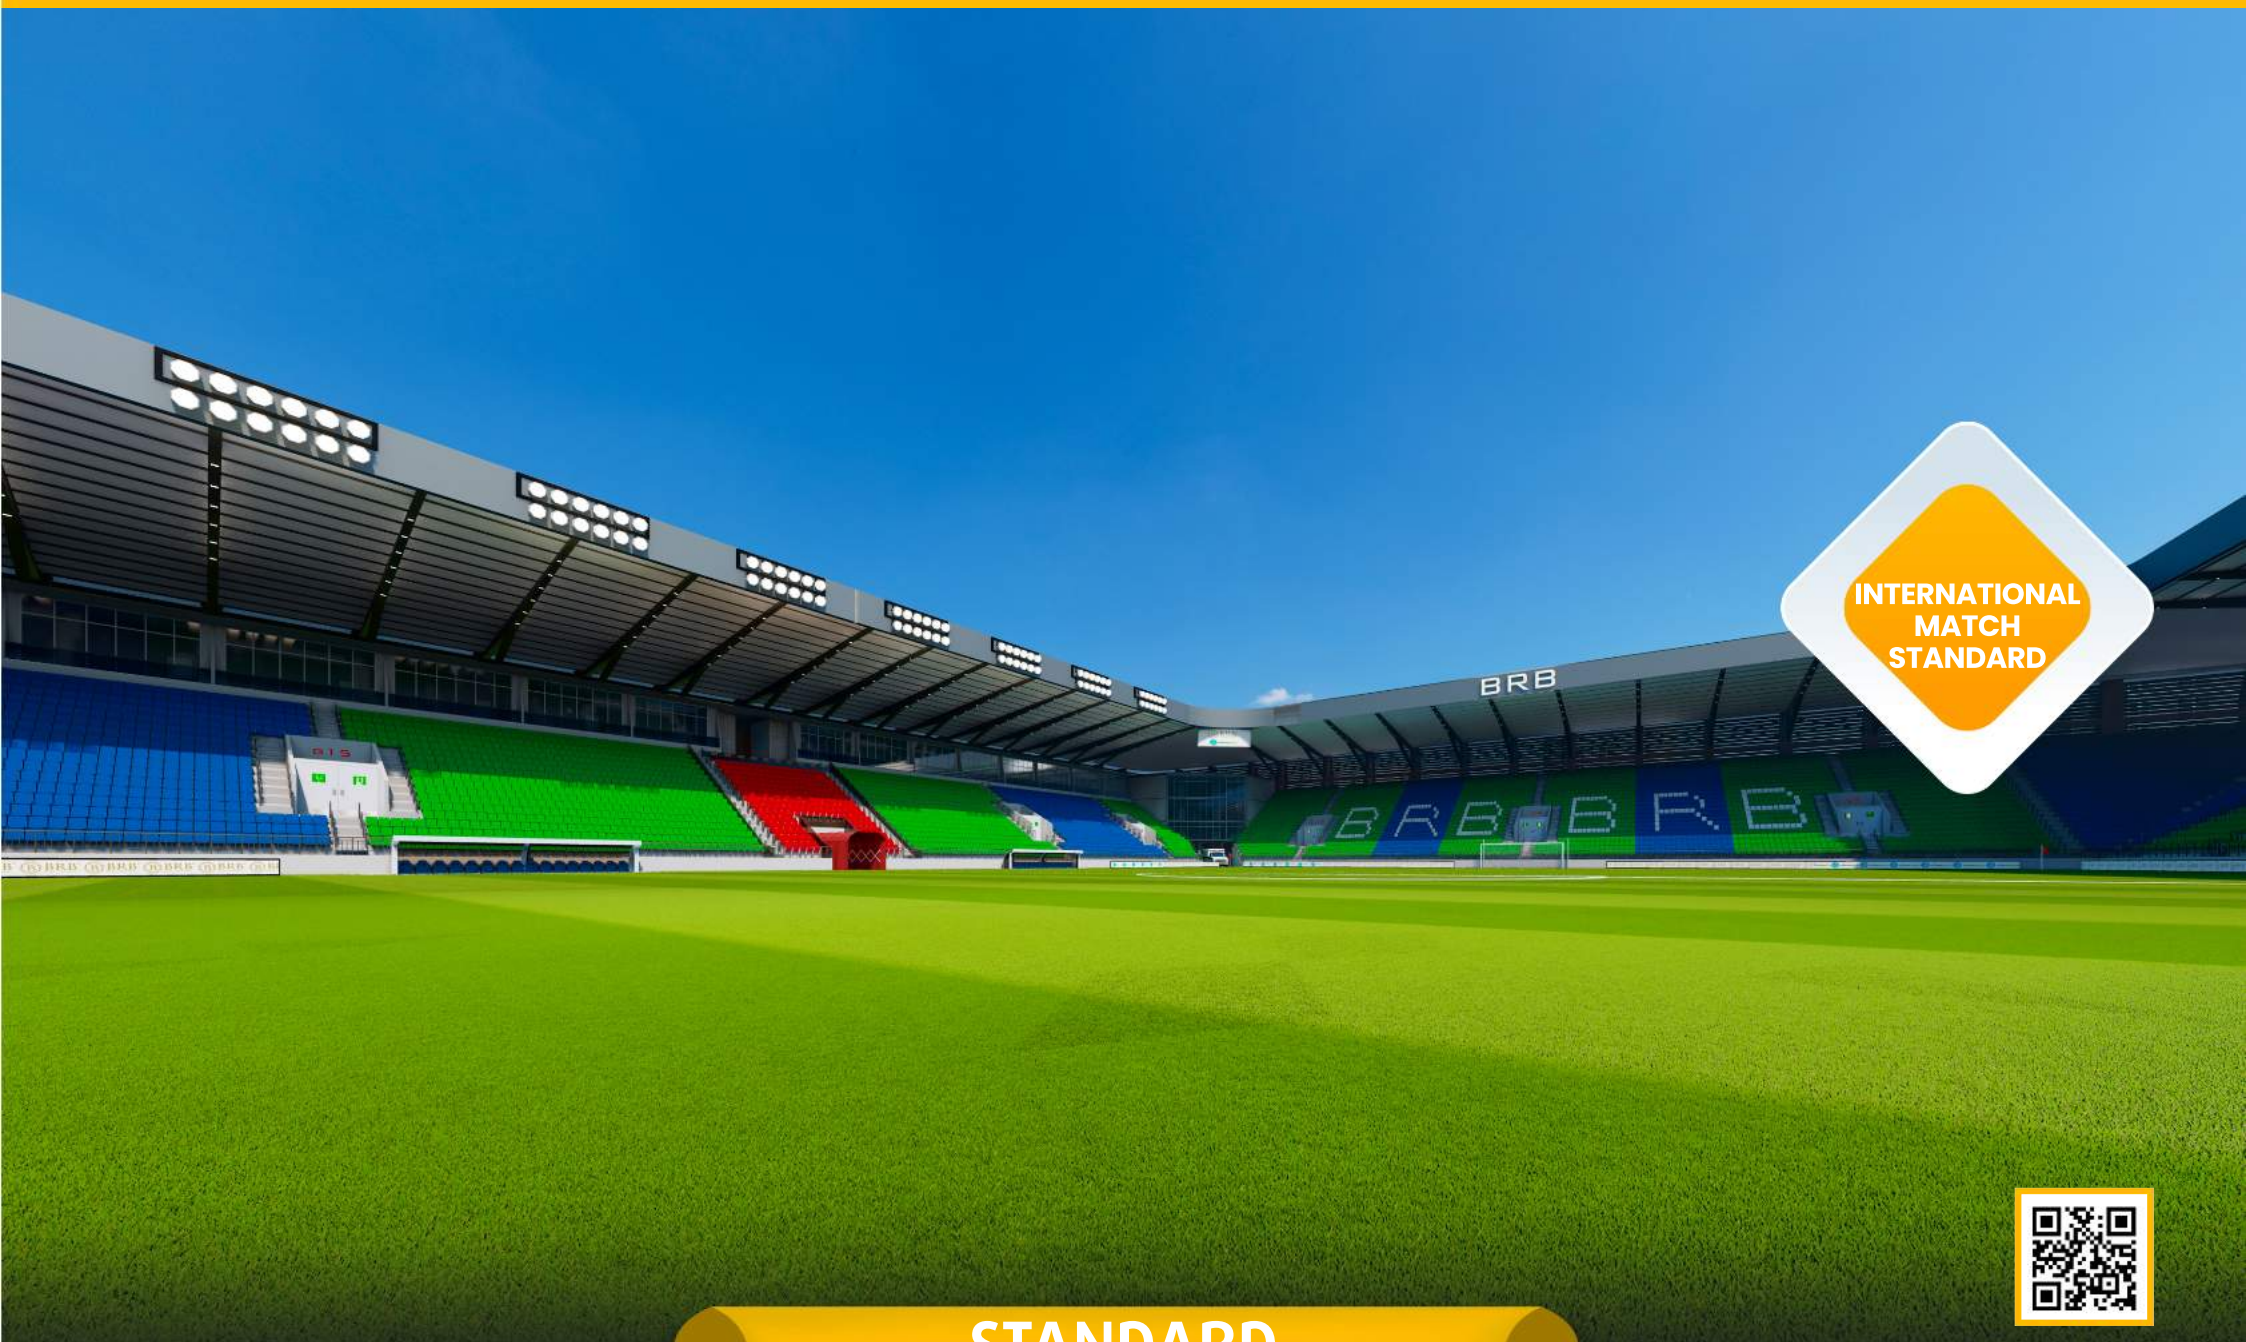

+90 212 533 70 73

7.140 m²

STANDARD FOOTBALL FIELD

reformsports.com

info@reformsports.com

+90 212 533 70 73

INTERNATIONAL
MATCH
STANDARD

STANDARD FOOTBALL FIELD