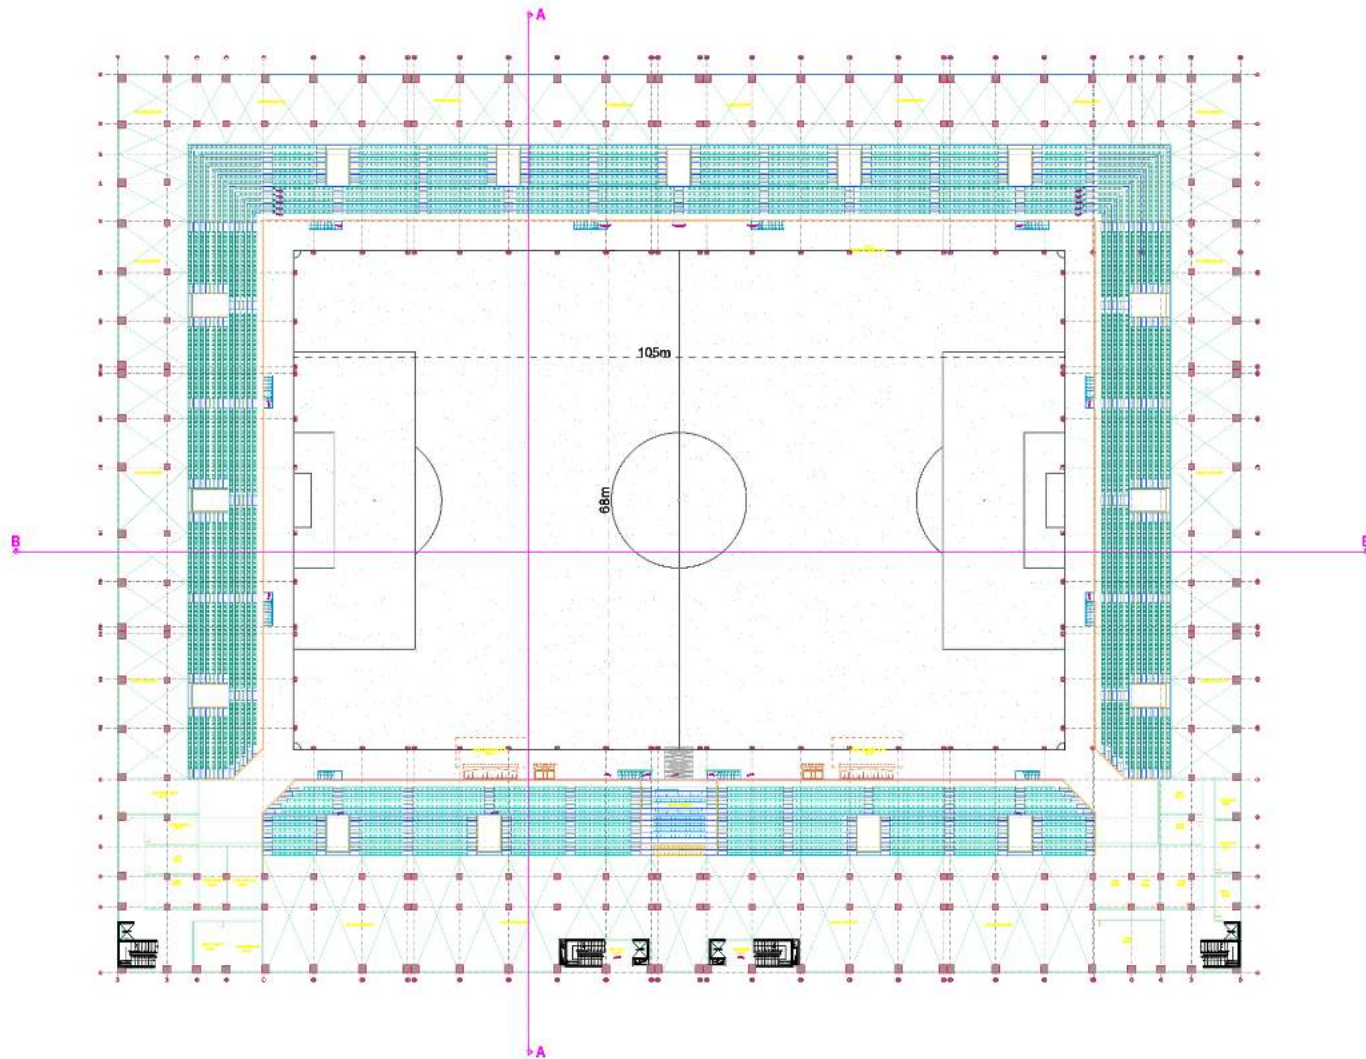

info@reformsports.com

+90 212 533 70 73

120 m²

GYM

reformsports.com

info@reformsports.com

+90 212 533 70 73

GENERAL LAYOUT ARCHITECTURAL PLAN

GROUND FLOOR ARCHITECTURAL PLAN

reformsports.com

info@reformsports.com

+90 212 533 70 73

FIRST FLOOR ARCHITECTURAL PLAN

TRIBUNES

ARCHITECTURAL PLAN

TRIBUNES

ARCHITECTURAL PLAN

TRIBUNES

ARCHITECTURAL PLAN

reform[®]
sports

www.reformsports.com