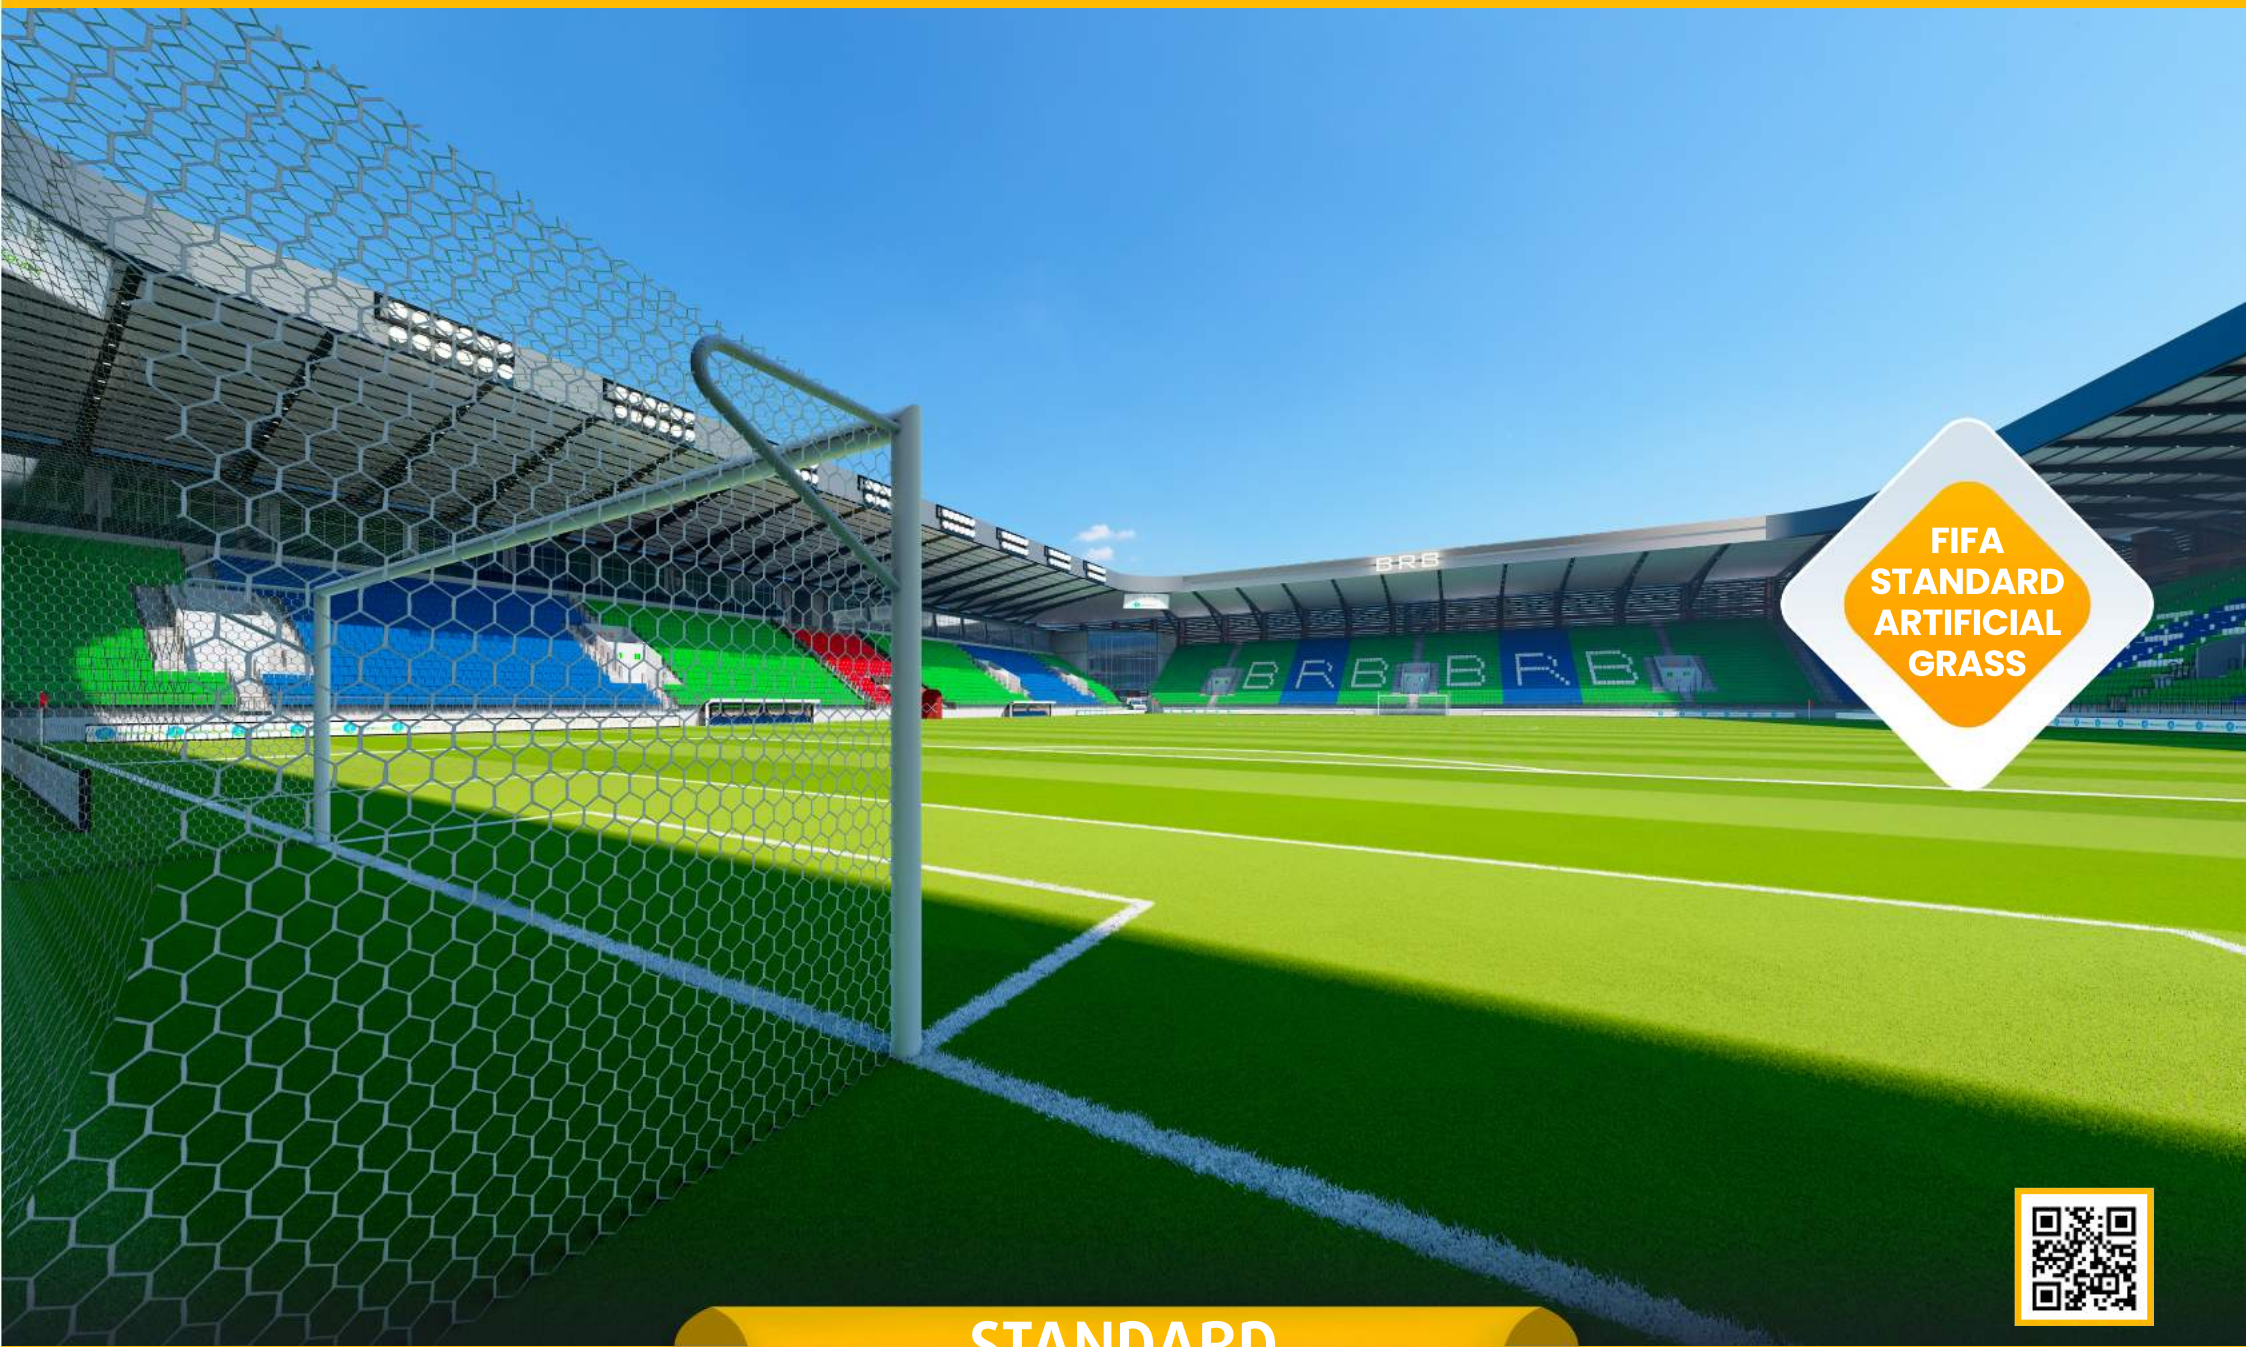

**FIFA
STANDARD
ARTIFICIAL
GRASS**

**STANDARD
FOOTBALL FIELD**

reformsports.com

info@reformsports.com

+90 212 533 70 73