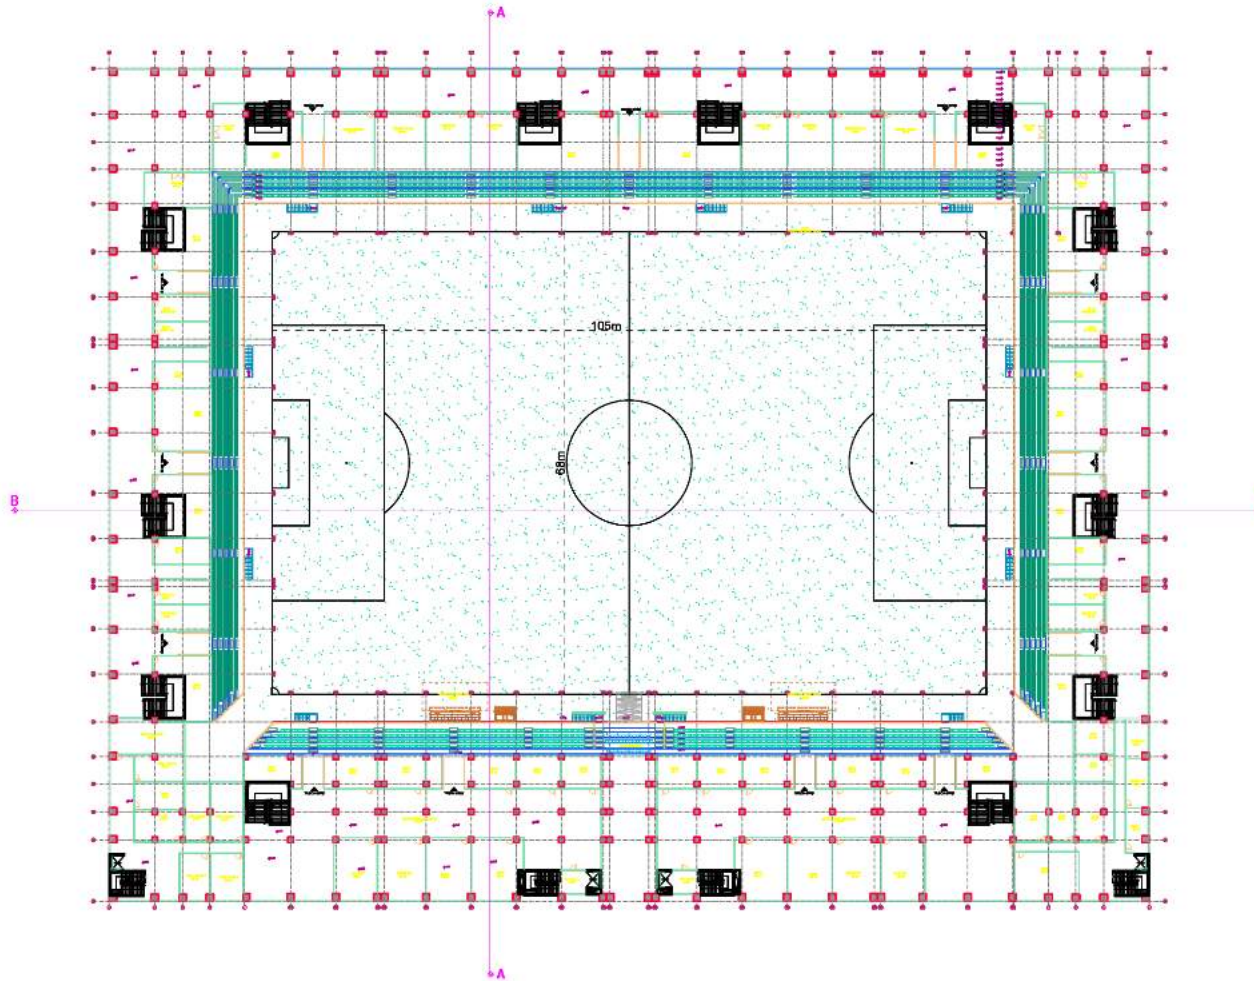

- 36.000m2 Total construction area
- 3.000m2 indoor construction area
- 7.140m2 FIFA standards football field
- 3.500 m2 Sandwich system running track
- 30.000 seating capacity roofed tribunes
- 250 VIP Tribunes,
- 20 Protocol Tribunes
- 15 persons loca
- Goal post and nets,
- Corner poles
- Substitute benches
- Referee bench
- Ligthing system
- Led Score Board
- Fire system
- Emergency alert system
- Car parking area for 250 cars
- Sound system (Optional)

info@reformsports.com

+90 212 533 70 73

120 m²

GYM

reformsports.com

info@reformsports.com

+90 212 533 70 73

GENERAL LAYOUT ARCHITECTURAL PLAN

GROUND FLOOR ARCHITECTURAL PLAN

reformsports.com

info@reformsports.com

+90 212 533 70 73

FIRST FLOOR ARCHITECTURAL PLAN

TRIBUNES

ARCHITECTURAL PLAN

TRIBUNES

ARCHITECTURAL PLAN

TRIBUNES

ARCHITECTURAL PLAN

reform[®]
sports

www.reformsports.com