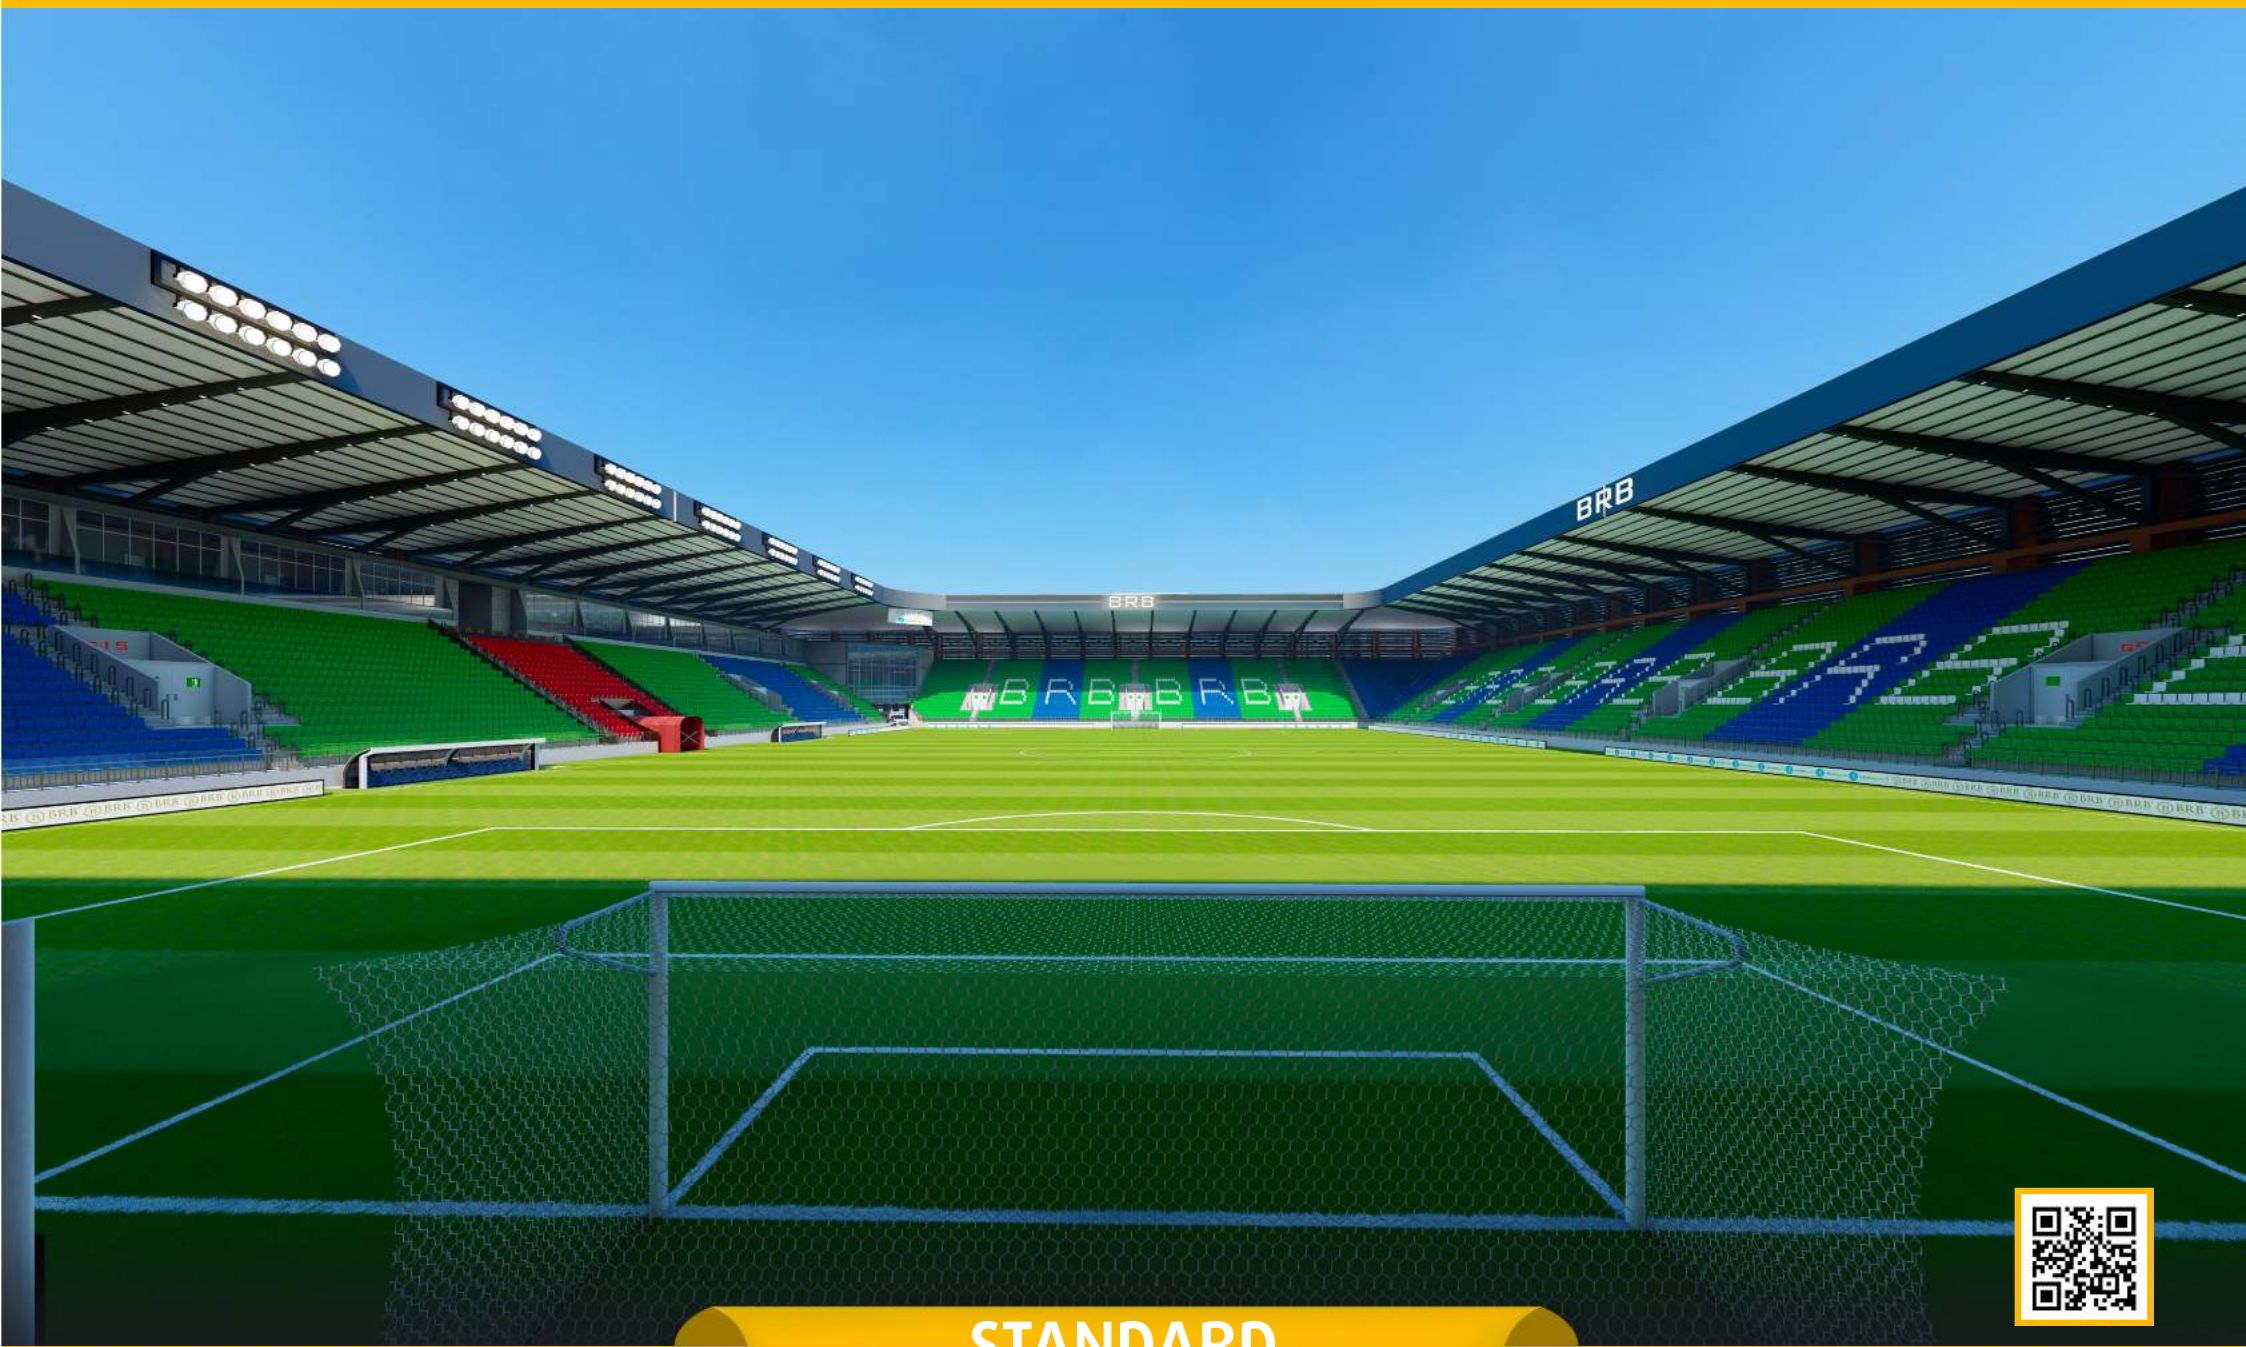

STANDARD FOOTBALL FIELD

[reformsports.com](https://www.reformsports.com)

info@reformsports.com

+90 212 533 70 73