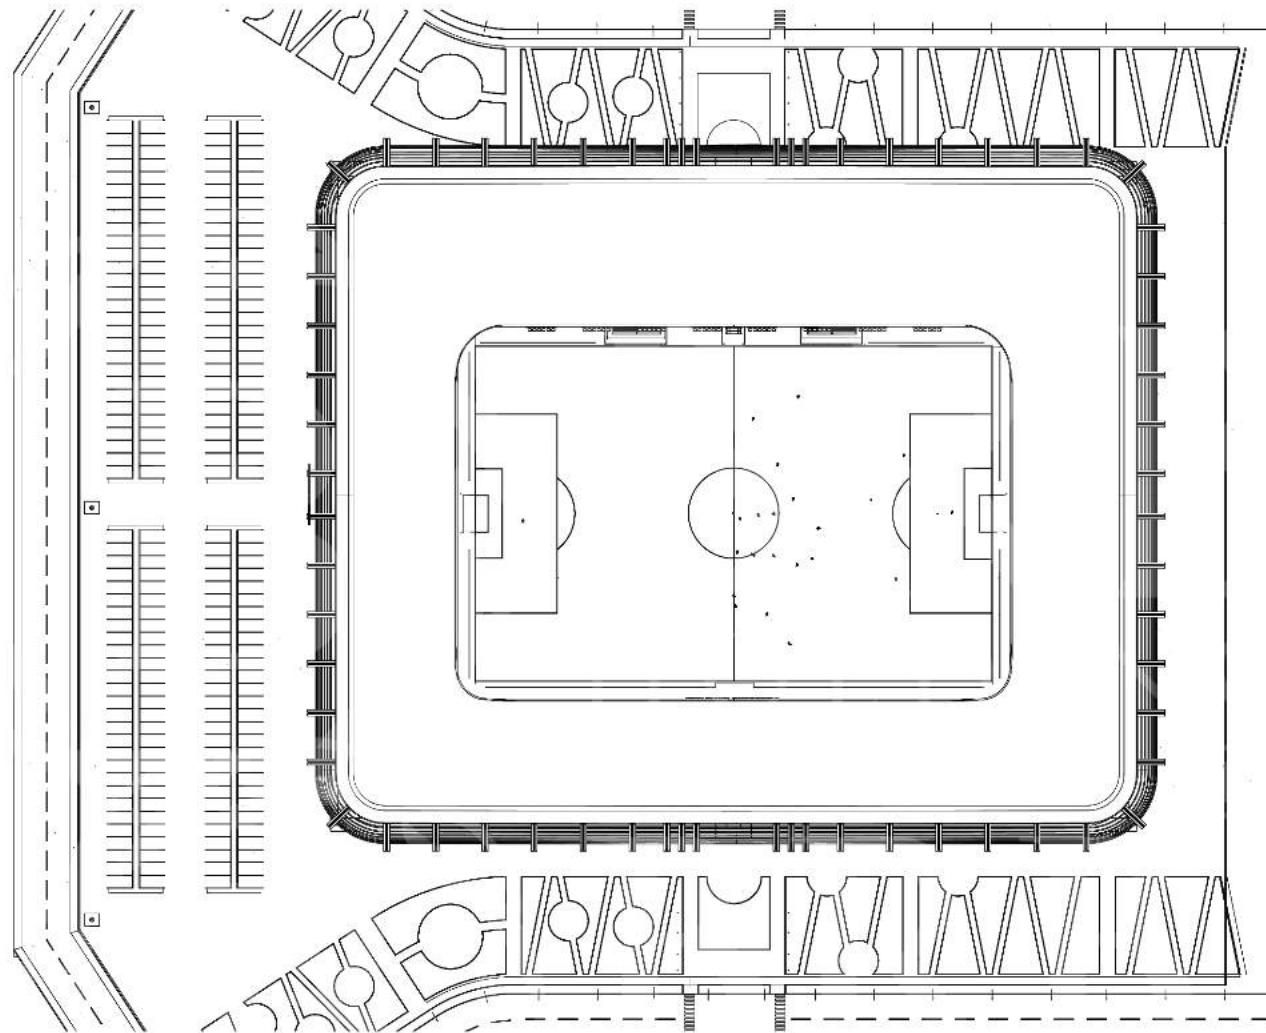

info@reformsports.com

+90 212 533 70 73

120 m²

GYM

reformsports.com

info@reformsports.com

+90 212 533 70 73

GENERAL LAYOUT ARCHITECTURAL PLAN