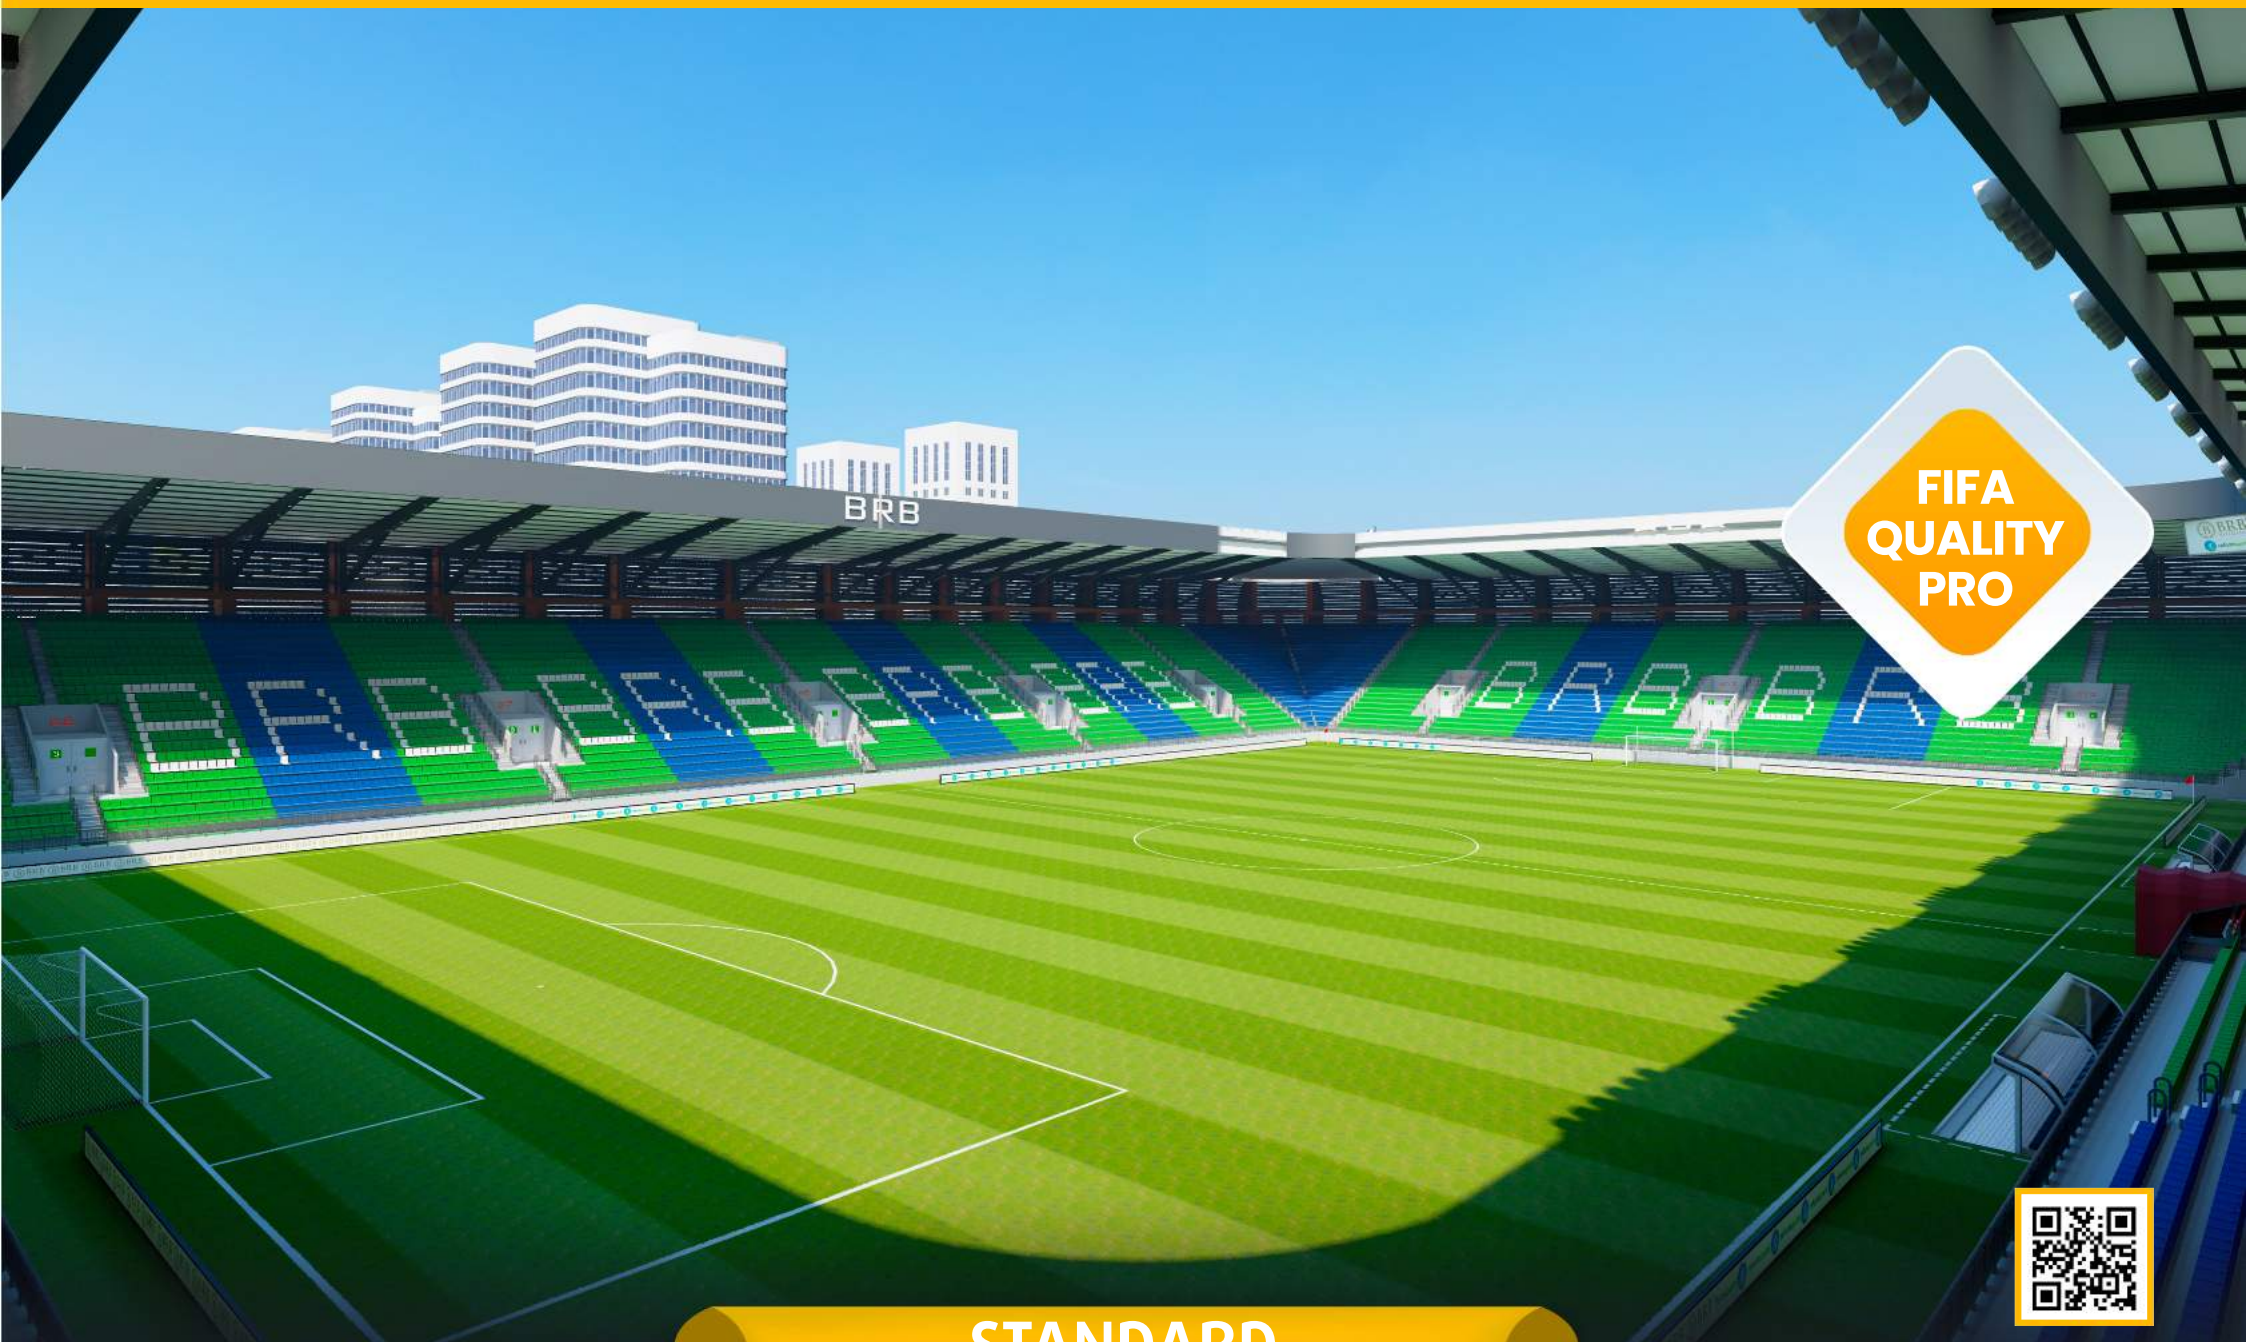

FIFA
QUALITY
PRO

STANDARD FOOTBALL FIELD

reformsports.com

info@reformsports.com

+90 212 533 70 73