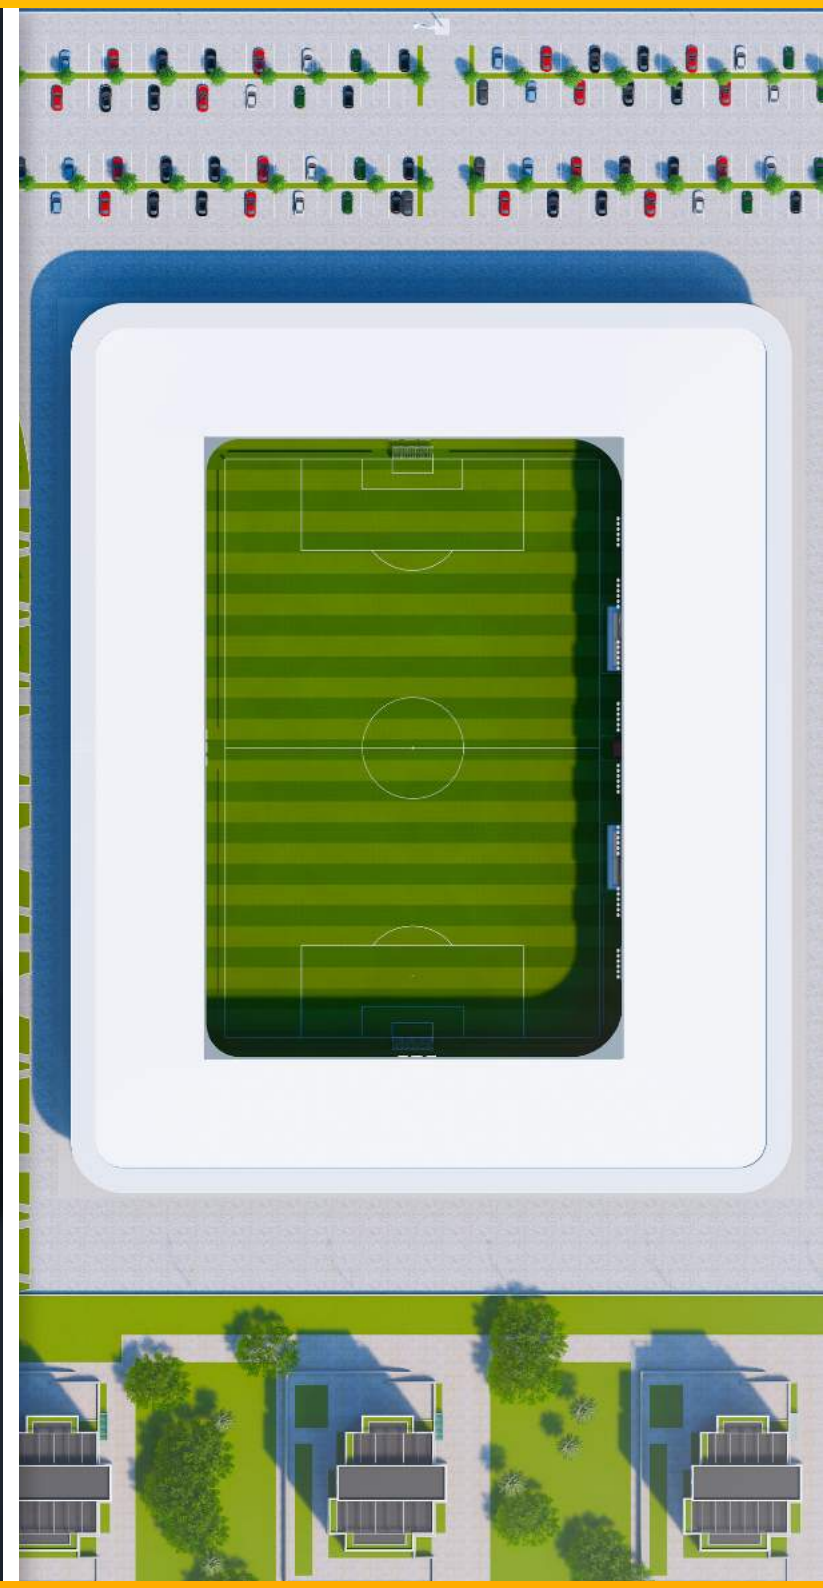

STADIUM

TECHNICAL SPECIFICATIONS

- 36.000m2 Total construction area
- 3.000m2 indoor construction area
- 7.140m2 FIFA standards football field
- 3.500 m2 Sandwich system running track
- 30.000 seating capacity roofed tribunes
- 250 VIP Tribunes,
- 20 Protocol Tribunes
- 15 persons loca
- Goal post and nets,
- Corner poles
- Substitute benches
- Referee bench
- Ligthing system
- Led Score Board
- Fire system
- Emergency alert system
- Car parking area for 250 cars
- Sound system (Optional)

LIVING AREAS

- Cafeterias
- Fitnes center
- Locker rooms
- Referee locker rooms
- Public restrooms
- Disbaled restrooms
- Observers and representatives rooms
- Meeting rooms
- Facility supervisor room
- Staff rooms
- Security rooms
- Offices
- UPS room
- Electriciry controlling room
- Camera System (Optional)
- Card access control system (Optional)
- Generator (Optional)