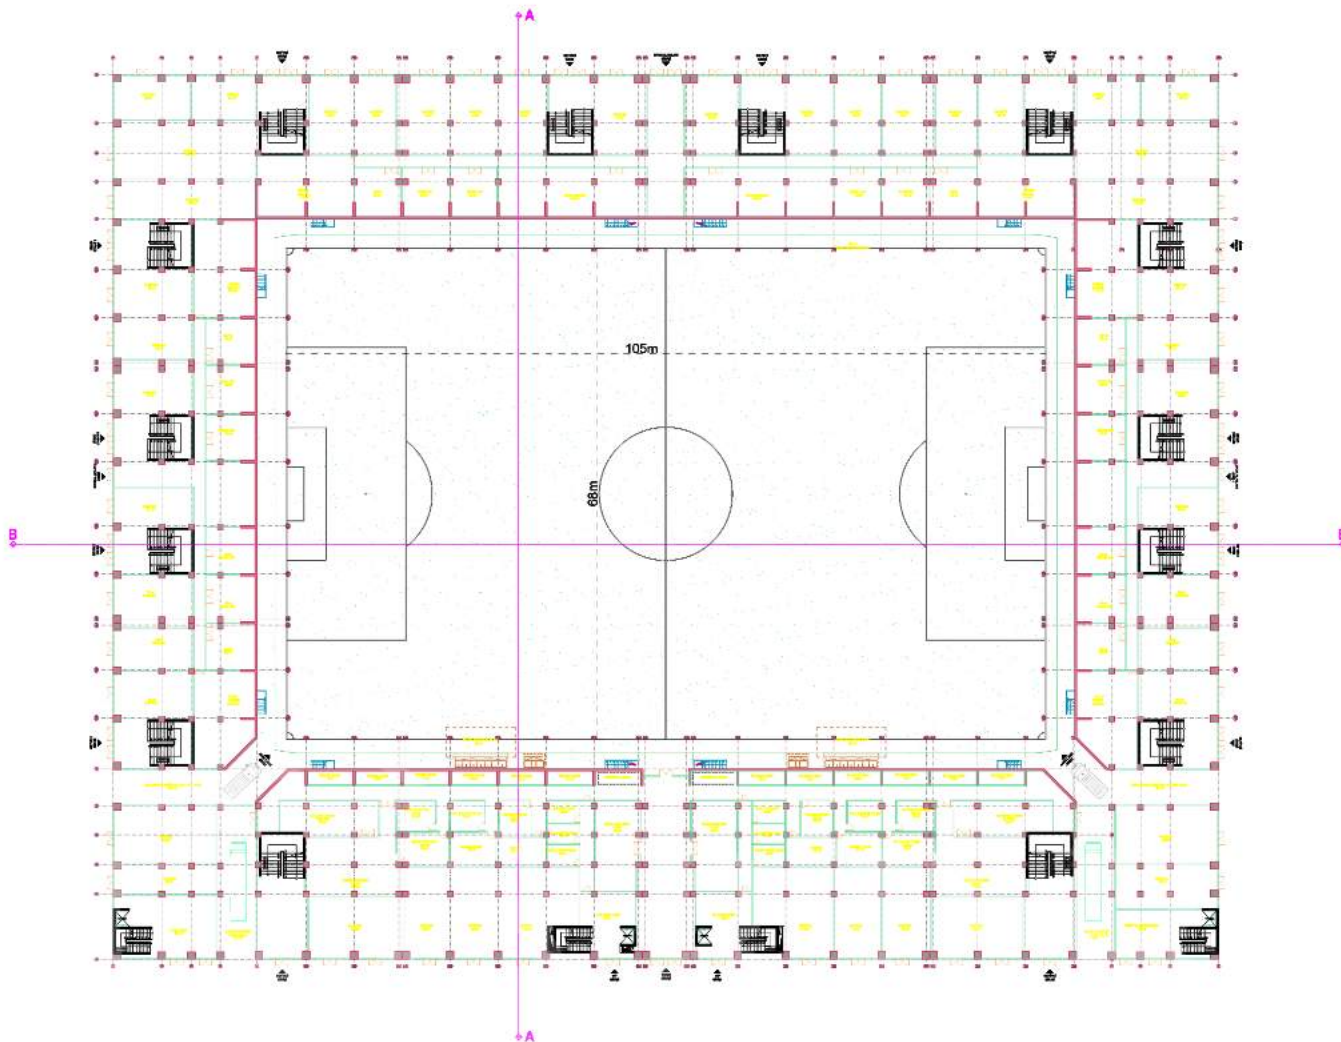

info@reformsports.com

+90 212 533 70 73

120 m²

GYM

reformsports.com

info@reformsports.com

+90 212 533 70 73

GENERAL LAYOUT ARCHITECTURAL PLAN

GROUND FLOOR ARCHITECTURAL PLAN

reformsports.com

info@reformsports.com

+90 212 533 70 73

FIRST FLOOR ARCHITECTURAL PLAN

TRIBUNES

ARCHITECTURAL PLAN

TRIBUNES