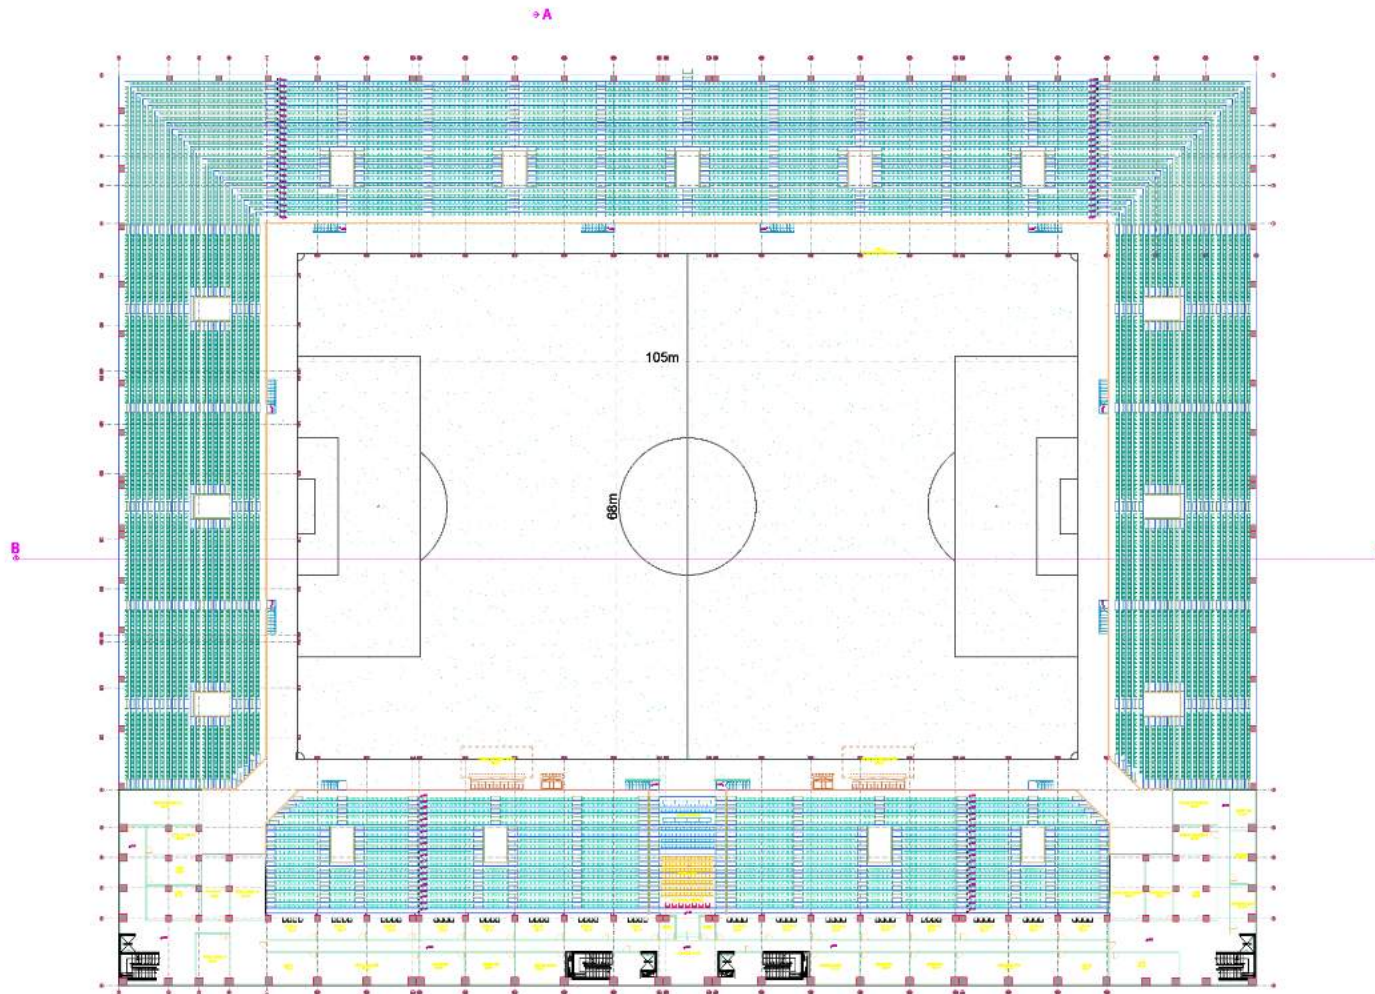

- 36.000m2 Total construction area
- 3.000m2 indoor construction area
- 7.140m2 FIFA standards football field
- 3.500 m2 Sandwich system running track
- 30.000 seating capacity roofed tribunes
- 250 VIP Tribunes,
- 20 Protocol Tribunes
- 15 persons loca
- Goal post and nets,
- Corner poles
- Substitute benches
- Referee bench
- Ligthing system
- Led Score Board
- Fire system
- Emergency alert system
- Car parking area for 250 cars
- Sound system (Optional)

info@reformsports.com

+90 212 533 70 73

120 m²

GYM

reformsports.com

info@reformsports.com

+90 212 533 70 73

GENERAL LAYOUT ARCHITECTURAL PLAN

GROUND FLOOR ARCHITECTURAL PLAN

reformsports.com

info@reformsports.com

+90 212 533 70 73

FIRST FLOOR ARCHITECTURAL PLAN

TRIBUNES

ARCHITECTURAL PLAN

TRIBUNES

ARCHITECTURAL PLAN

TRIBUNES

ARCHITECTURAL PLAN

reform[®]
sports

www.reformsports.com