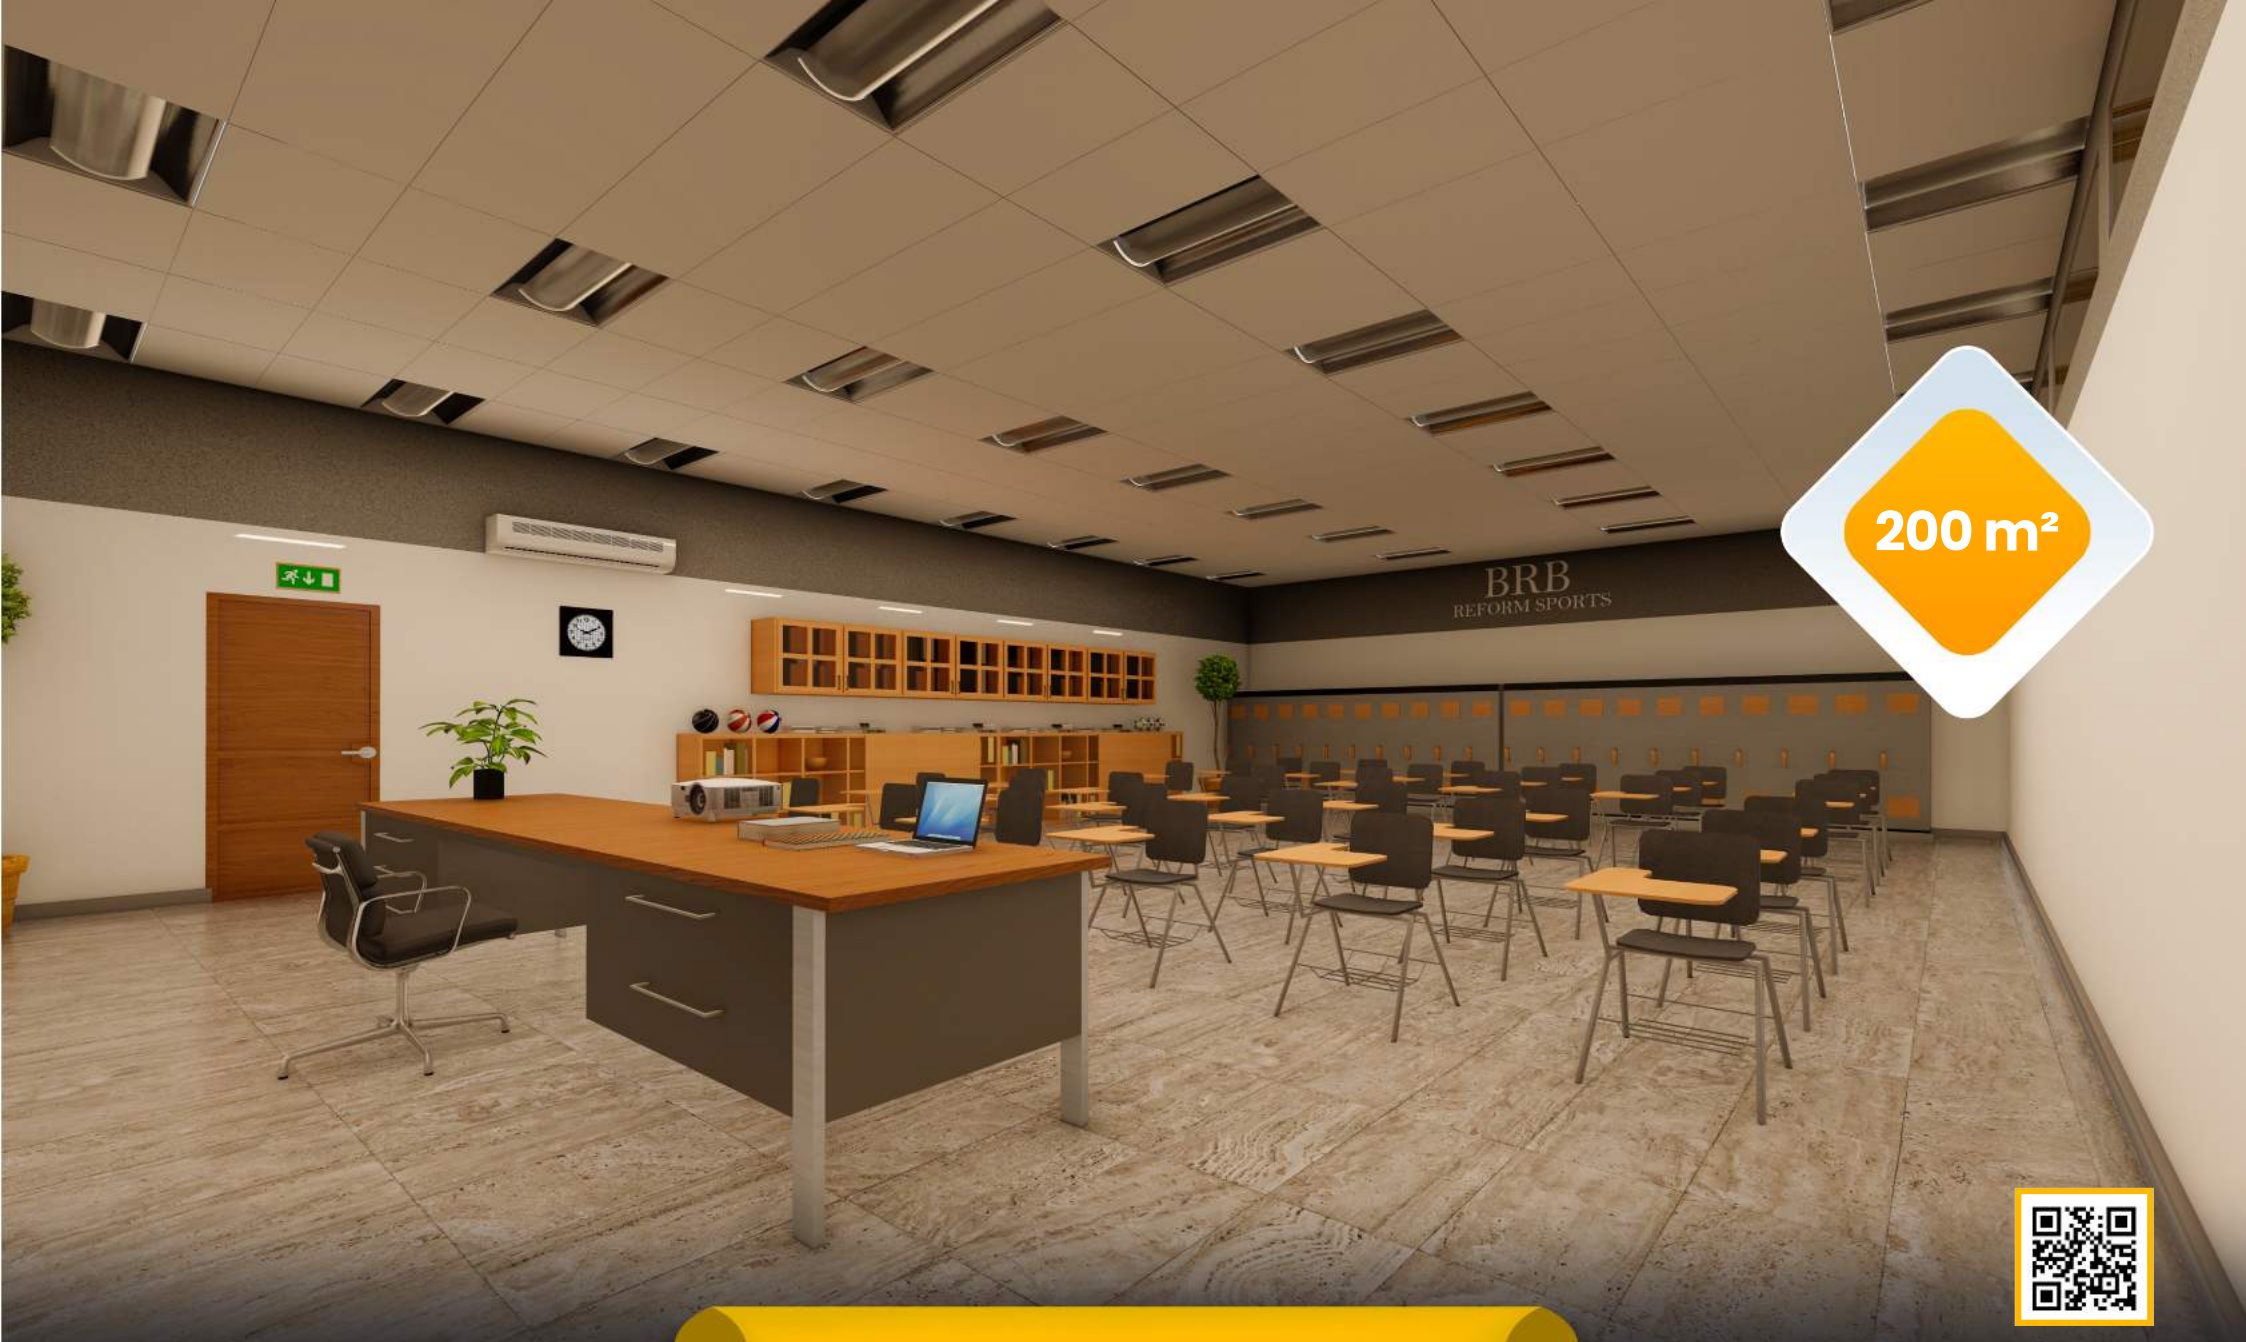

+90 212 533 70 73

120 M²
FOR
TEAMS

WC & BATHROOM

40 m²

MEDICAL ROOM

reformsports.com

info@reformsports.com

+90 212 533 70 73