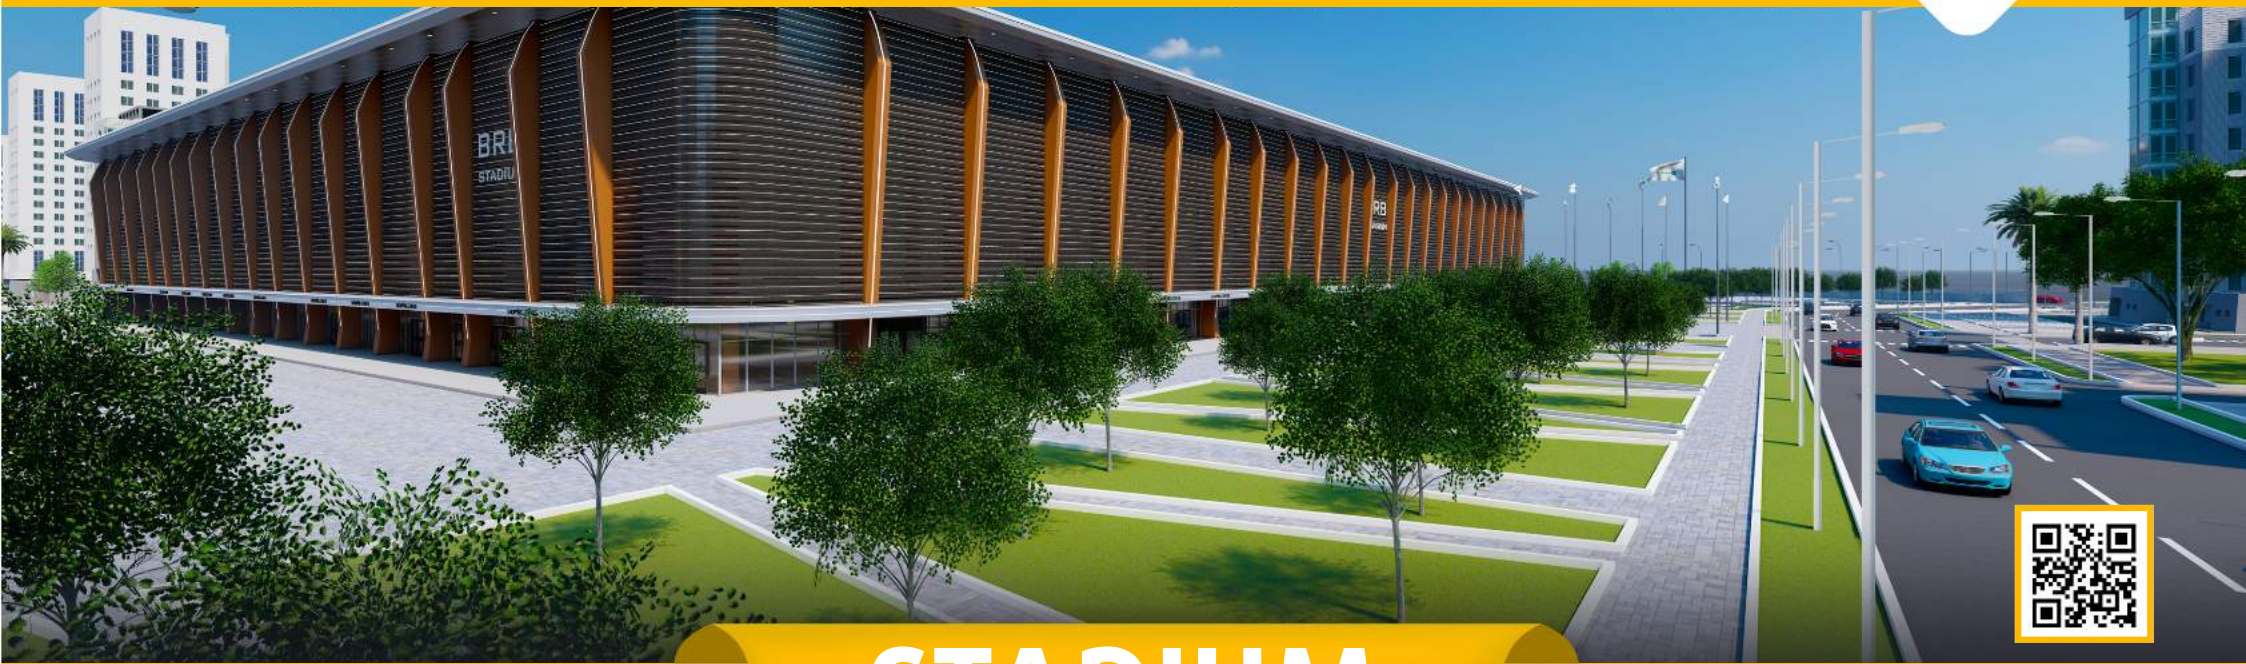

STADIUM

reformsports.com

info@reformsports.com

+90 212 533 70 73