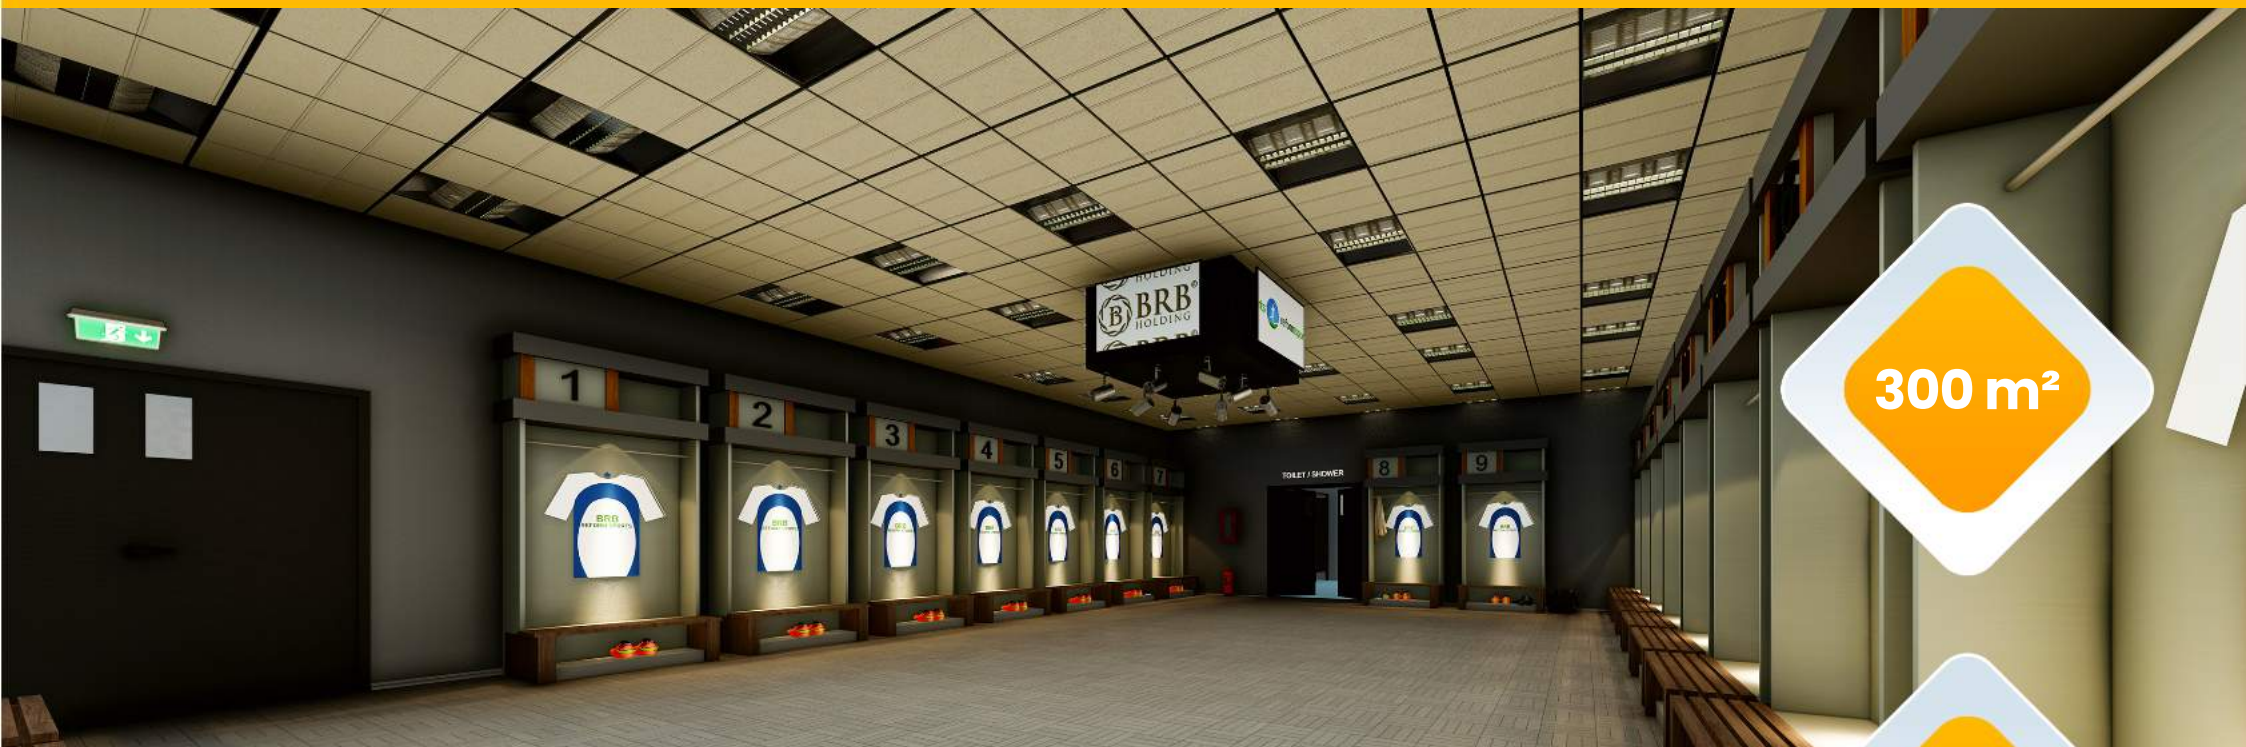

300 m²

2 FOR TEAMS

LOCKER ROOM

reformsports.com

info@reformsports.com

+90 212 533 70 73