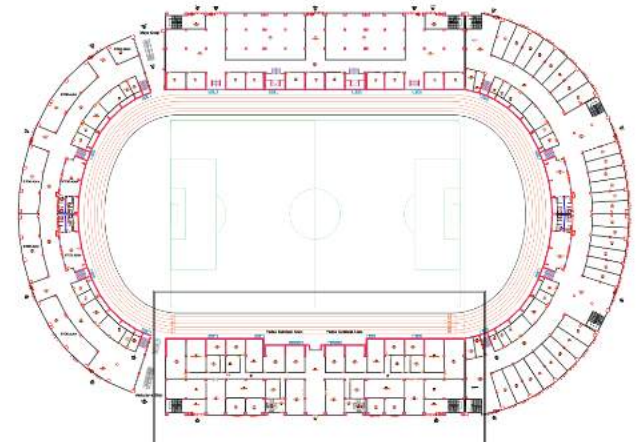

4
STORES

120 m²

SPORTS STORES

4
STORES

120 m²

MALLS

reformsports.com

info@reformsports.com

+90 212 533 70 73

5
PLACE

150 m²

MOSQUE

STADIUM GROUND FLOOR ARCHITECTURAL PLAN

STADIUM FIRST FLOOR ARCHITECTURAL PLAN

STADIUM SECOND FLOOR ARCHITECTURAL PLAN

STADIUM 3. FLOOR

ARCHITECTURAL PLAN

VIP TRIBUNES ARCHITECTURAL PLAN

TRIBUNES

ARCHITECTURAL PLAN

TRIBUNES

ARCHITECTURAL PLAN

GENERAL LAYOUT

ARCHITECTURAL PLAN