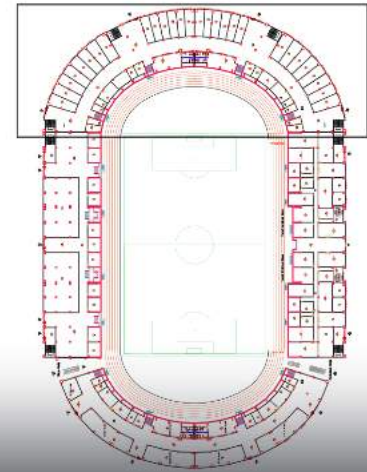

4
STORES

120 m²

SPORTS STORES

4
STORES

120 m²

MALLS

reformsports.com

info@reformsports.com

+90 212 533 70 73

5
PLACE

150 m²

MOSQUE

STADIUM GROUND FLOOR ARCHITECTURAL PLAN

STADIUM FIRST FLOOR ARCHITECTURAL PLAN

STADIUM SECOND FLOOR ARCHITECTURAL PLAN

STADIUM 3. FLOOR

ARCHITECTURAL PLAN

VIP TRIBUNES ARCHITECTURAL PLAN

TRIBUNES

ARCHITECTURAL PLAN

TRIBUNES

ARCHITECTURAL PLAN

GENERAL LAYOUT

ARCHITECTURAL PLAN