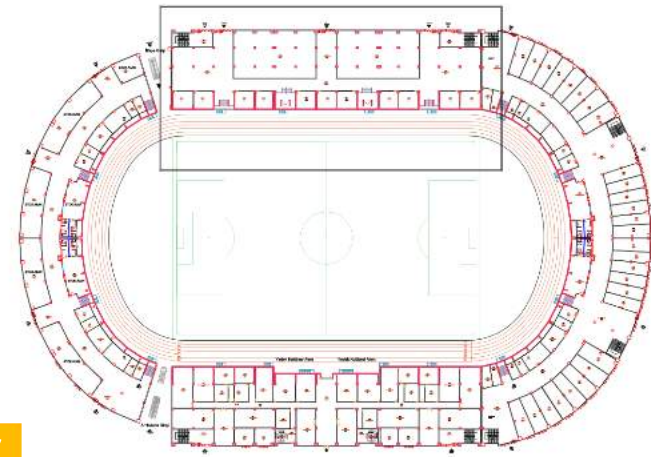

+90 212 533 70 73

5
PLACE

150 m²

MOSQUE

STADIUM GROUND FLOOR ARCHITECTURAL PLAN

STADIUM FIRST FLOOR ARCHITECTURAL PLAN

STADIUM SECOND FLOOR ARCHITECTURAL PLAN

STADIUM 3. FLOOR

ARCHITECTURAL PLAN

VIP TRIBUNES ARCHITECTURAL PLAN

TRIBUNES

ARCHITECTURAL PLAN

TRIBUNES

ARCHITECTURAL PLAN

GENERAL LAYOUT

ARCHITECTURAL PLAN