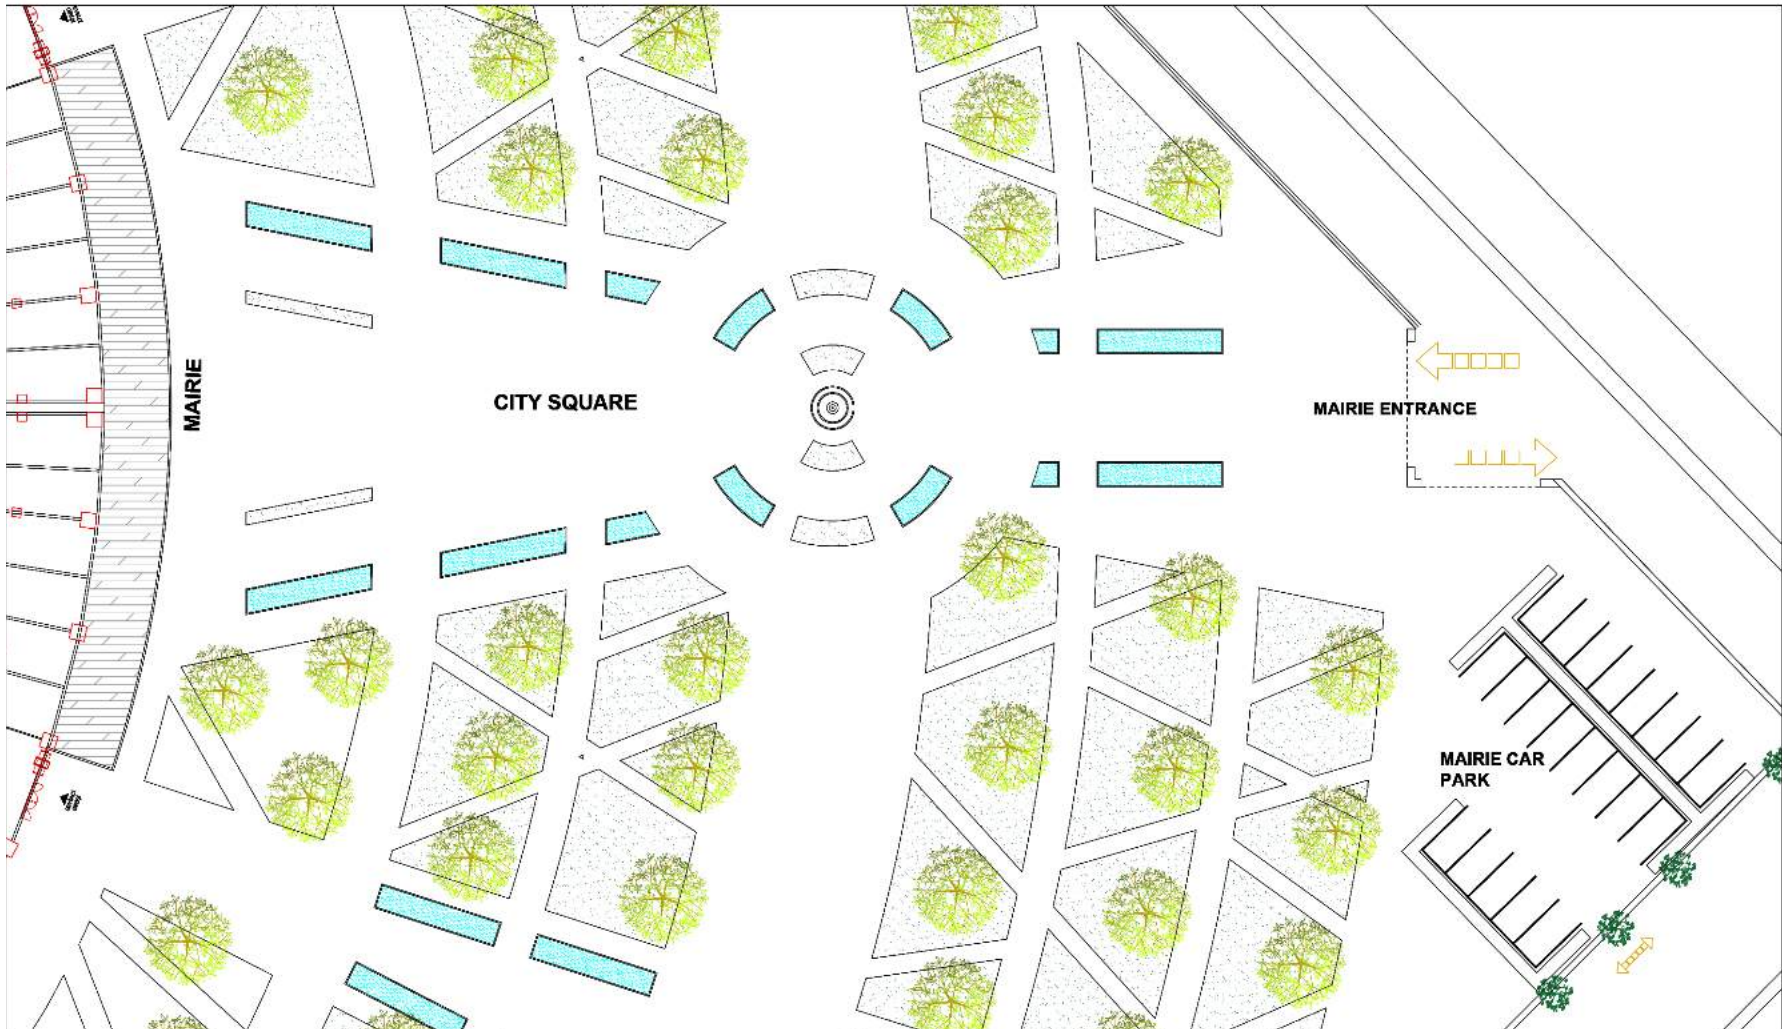

500 m²

WEDDING HALL

30
PEOPLE

40 m²

CAFE

 reformsports.com

 info@reformsports.com

 +90 212 533 70 73