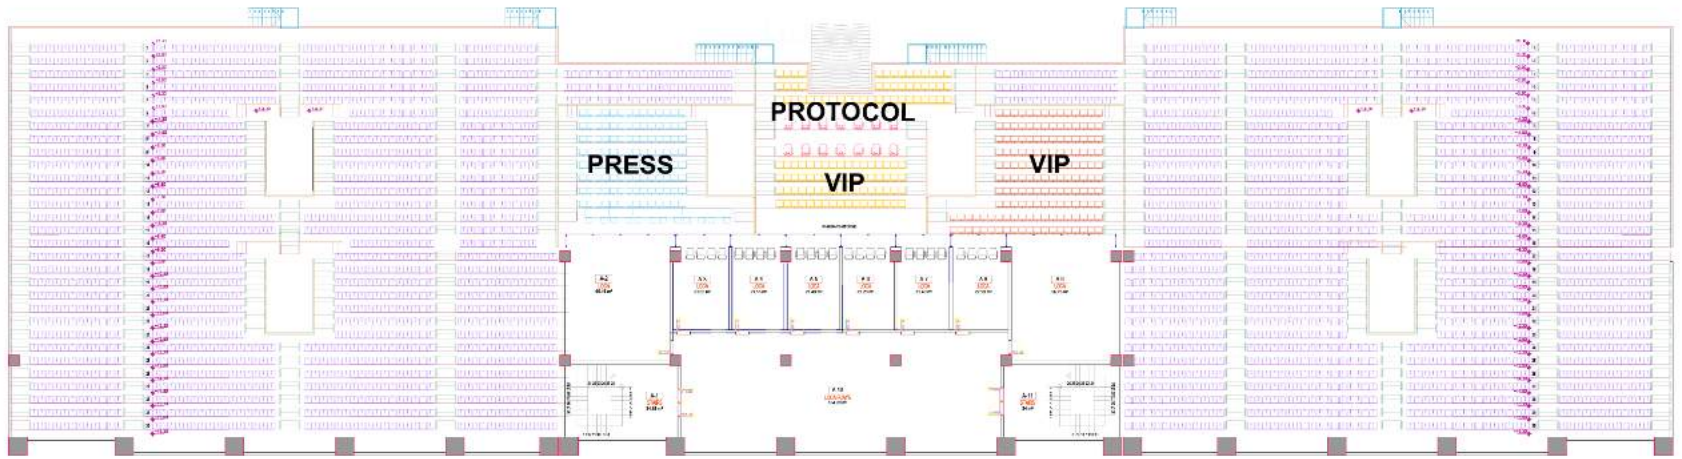

+90 212 533 70 73

5
PLACE

150 m²

MOSQUE

STADIUM GROUND FLOOR ARCHITECTURAL PLAN

STADIUM FIRST FLOOR ARCHITECTURAL PLAN

STADIUM SECOND FLOOR ARCHITECTURAL PLAN

STADIUM 3. FLOOR

ARCHITECTURAL PLAN

VIP TRIBUNES ARCHITECTURAL PLAN

TRIBUNES

ARCHITECTURAL PLAN

TRIBUNES

ARCHITECTURAL PLAN

GENERAL LAYOUT

ARCHITECTURAL PLAN